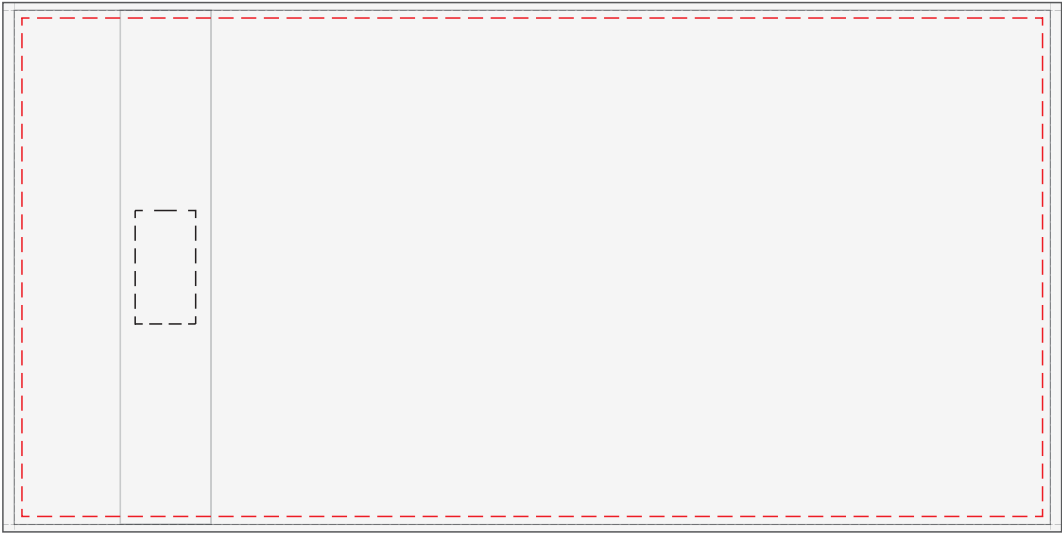

25% of Actual Size  
Screen Print

25% of Actual Size  
Colourflex Transfer  
Faux Embroidery

100% of Print Area  
Embroidery

150mm

80mm

10% of Actual Size  
Embroidery

Branding area can be moved anywhere within the red line.