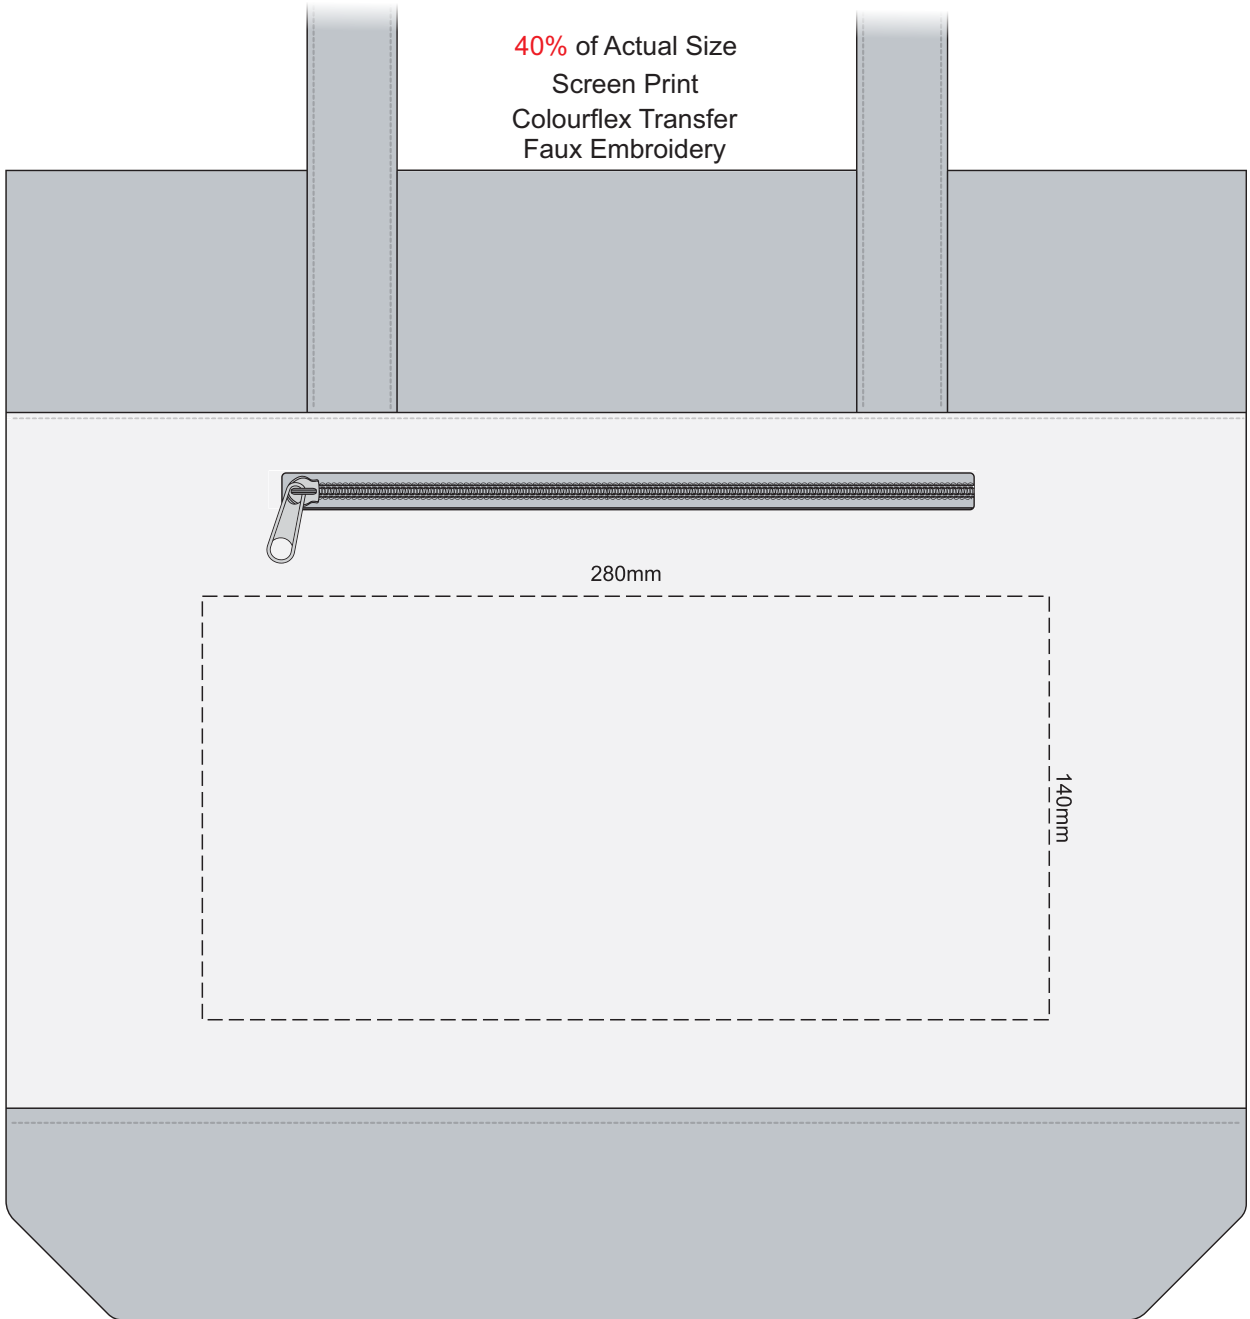

40% of Actual Size
Screen Print
Colourflex Transfer
Faux Embroidery

40% of Actual Size
Screen Print
Colourflex Transfer
Faux Embroidery
BACK

40% of Actual Size
Embroidery