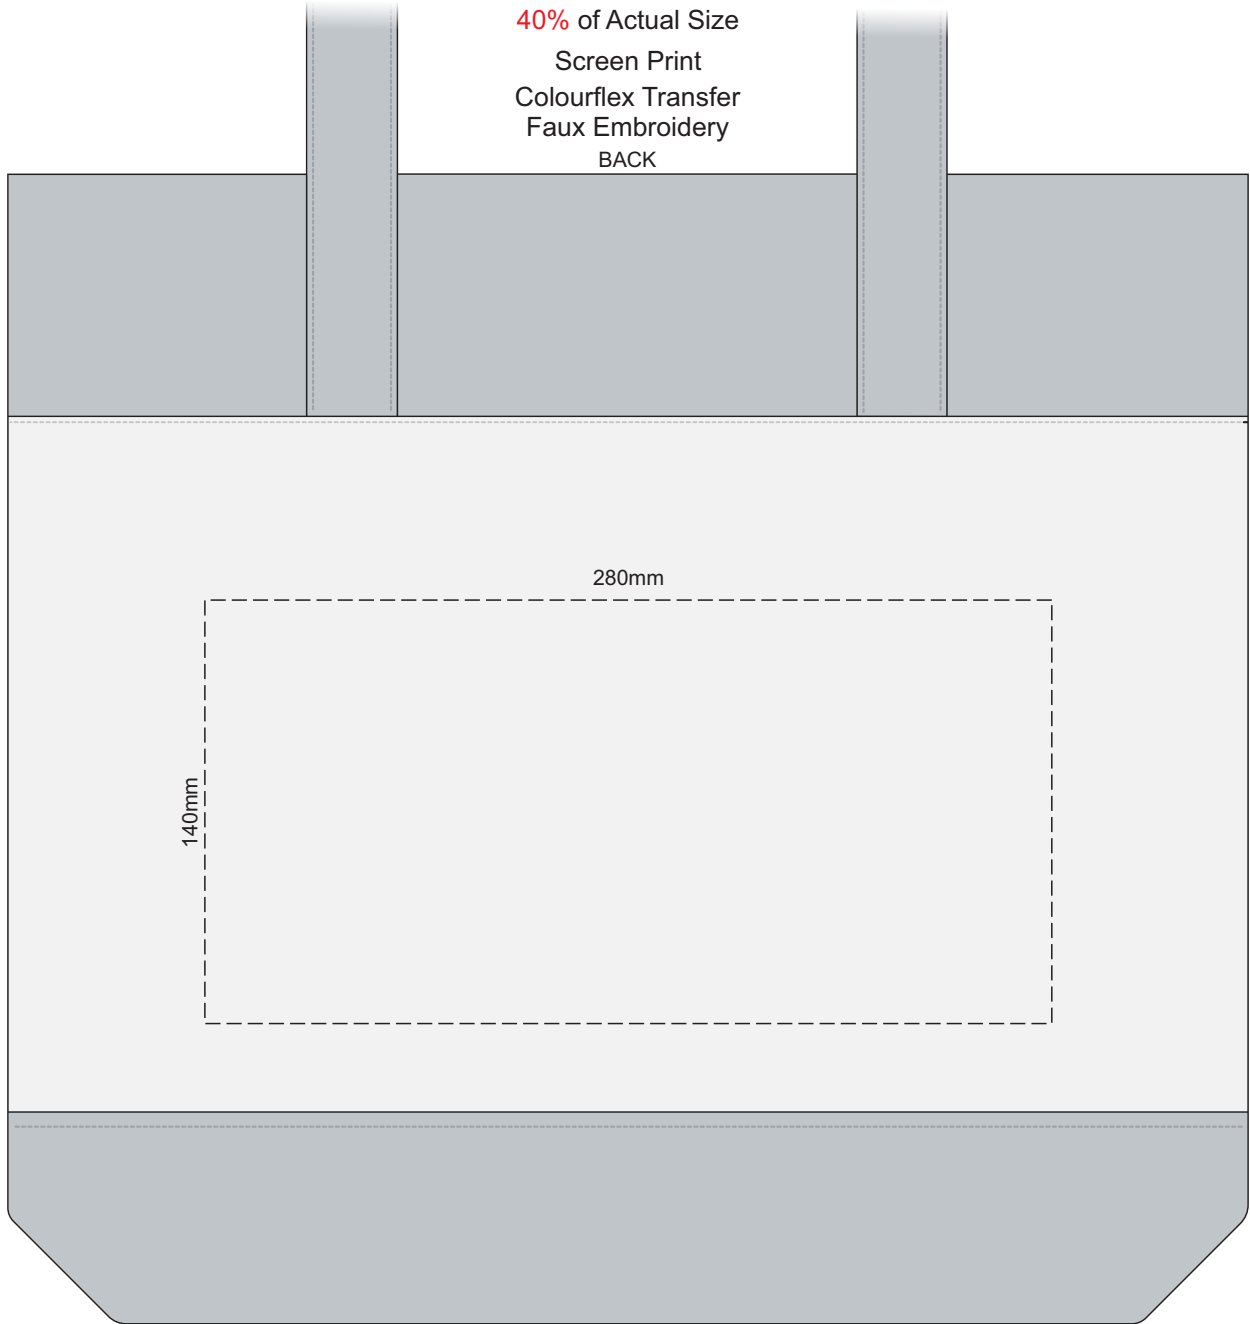

40% of Actual Size
Screen Print
Colourflex Transfer
Faux Embroidery

40% of Actual Size
Screen Print
Colourflex Transfer
Faux Embroidery
BACK

40% of Actual Size
Embroidery