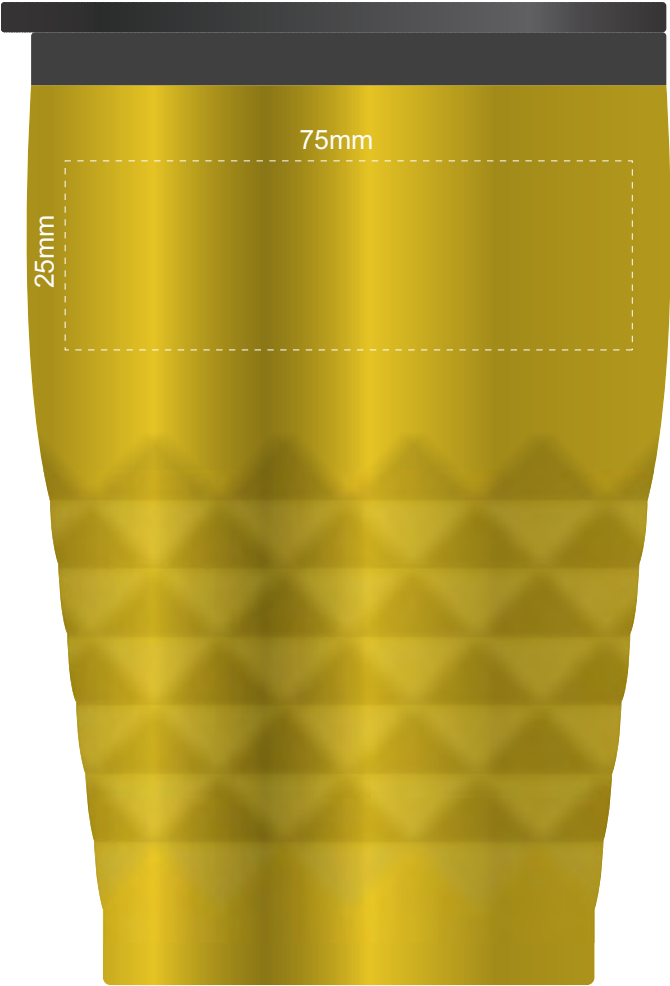

Actual Size: 100% when viewed on A4 paper

Pad Print

Screen Print
(One Colour Only)

Laser Engraving

Engraves to Stainless Steel Finish