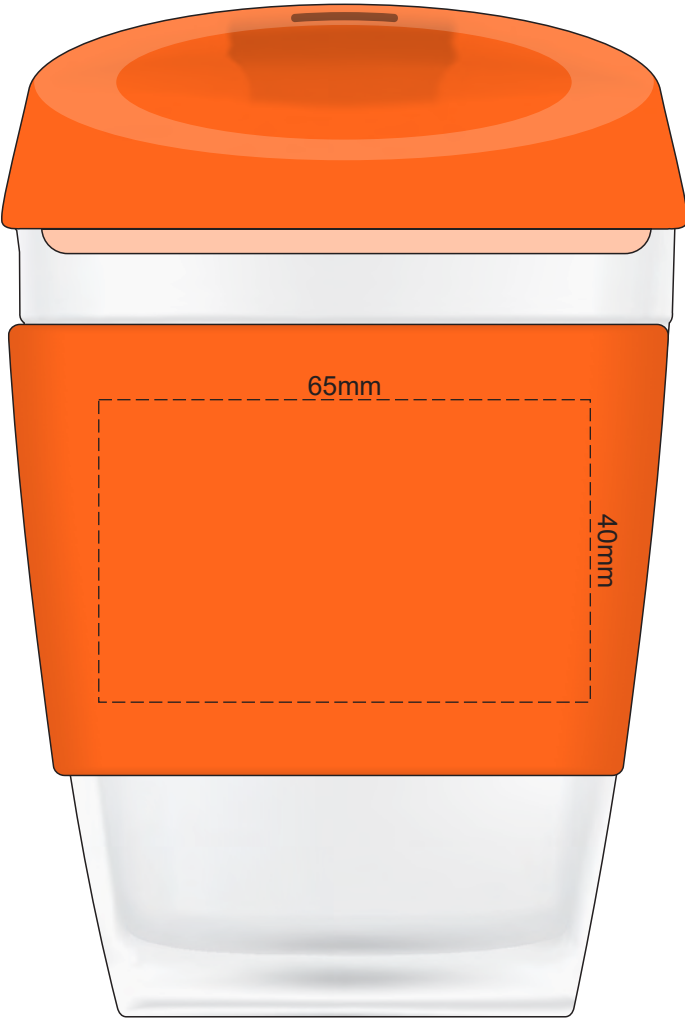

100% of Actual Size
Pad Print

SIDE 1

SIDE 2

100% of Actual Size
Silicone Digital Print

SIDE 1

SIDE 2

100% of Actual Size
Debossed

SIDE 1

SIDE 2

The dimples on the inside of the band can show through in the printing causing a subtle pattern effect in the printing. Because of this we don't recommend printing block or reverse out artwork.

Red Line = Exact opposites of the product
(centre artwork to the red line)

The dimples on the inside of the band can show through in the printing causing a subtle pattern effect in the printing. Because of this we don't recommend printing block or reverse out artwork.

100% of Actual Size
Pad Print (one colour)

100% of Actual Size
Pad Print (one colour)

100% of Actual Size
Digital Packaging Print

FRONT

100% of Actual Size
Digital Packaging Print

TOP VIEW OF LID

Artwork will be printed directly onto the product via CMYK printing (no white), colours will not be vibrant due to white ink not being available for this process.