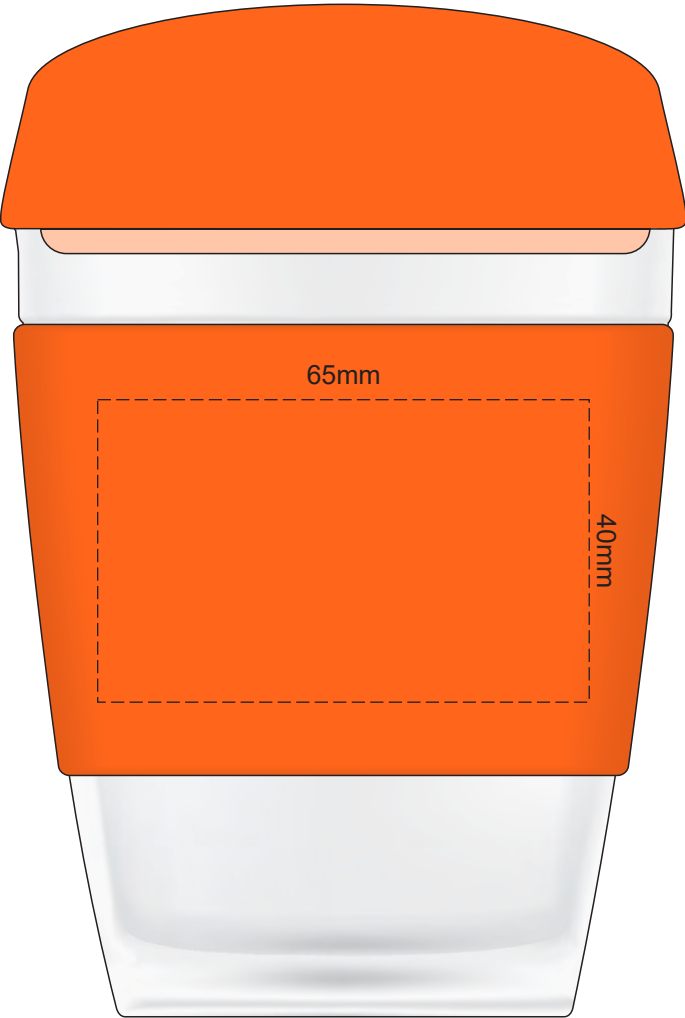

100% of Actual Size
Pad Print

SIDE 1

SIDE 2

100% of Actual Size
Silicone Digital Print

SIDE 1

SIDE 2

100% of Actual Size
Debossed

SIDE 1

SIDE 2

The dimples on the inside of the band can show through in the printing causing a subtle pattern effect in the printing. Because of this we don't recommend printing block or reverse out artwork.

Red Line = Exact opposites of the product
(centre artwork to the red line)

The dimples on the inside of the band can show through in the printing causing a subtle pattern effect in the printing. Because of this we don't recommend printing block or reverse out artwork.

100% of Actual Size
Pad Print (one colour)

100% of Actual Size
Pad Print (one colour)

100% of Actual Size
Digital Packaging Print

FRONT

100% of Actual Size
Digital Packaging Print

TOP VIEW OF LID

Artwork will be printed directly onto the product via CMYK printing (no white), colours will not be vibrant due to white ink not being available for this process.