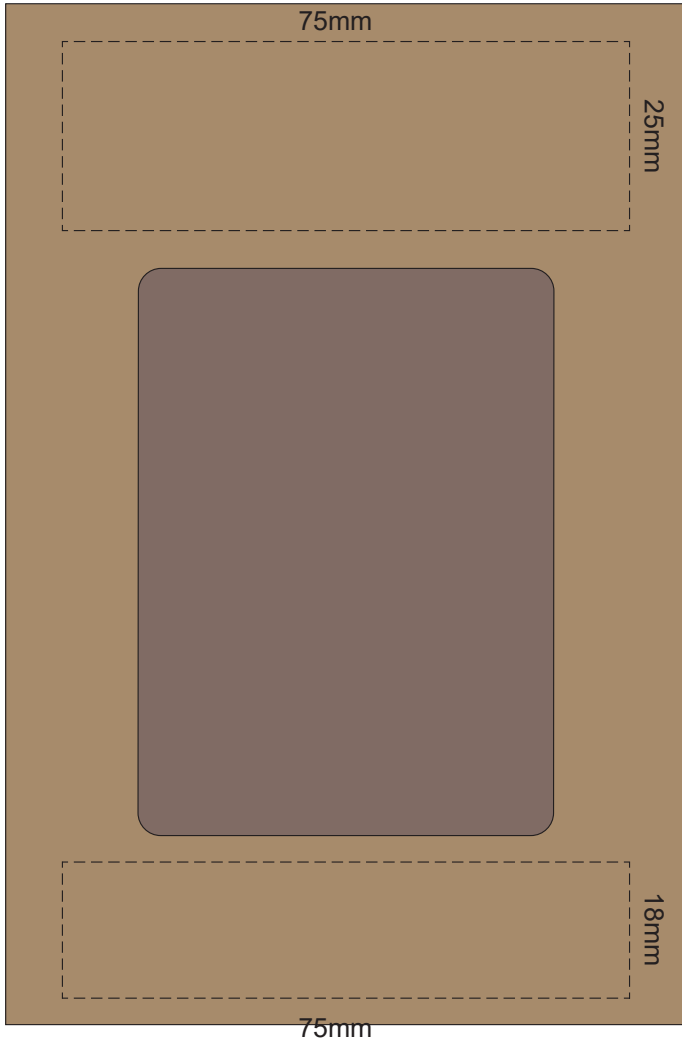

100% of Actual Size
Pad Print

SIDE 1

SIDE 2

100% of Actual Size
Silicone Digital Print

SIDE 1

SIDE 2

100% of Actual Size
Debossed

SIDE 1

SIDE 2

The dimples on the inside of the band can show through in the printing causing a subtle pattern effect in the printing. Because of this we don't recommend printing block or reverse out artwork.

Red Line = Exact opposites of the product
(centre artwork to the red line)

The dimples on the inside of the band can show through in the printing causing a subtle pattern effect in the printing. Because of this we don't recommend printing block or reverse out artwork.

100% of Actual Size
Pad Print (one colour)

100% of Actual Size
Pad Print (one colour)

100% of Actual Size
Digital Packaging Print

FRONT

100% of Actual Size
Digital Packaging Print

TOP VIEW OF LID

Artwork will be printed directly onto the product via CMYK printing (no white), colours will not be vibrant due to white ink not being available for this process.