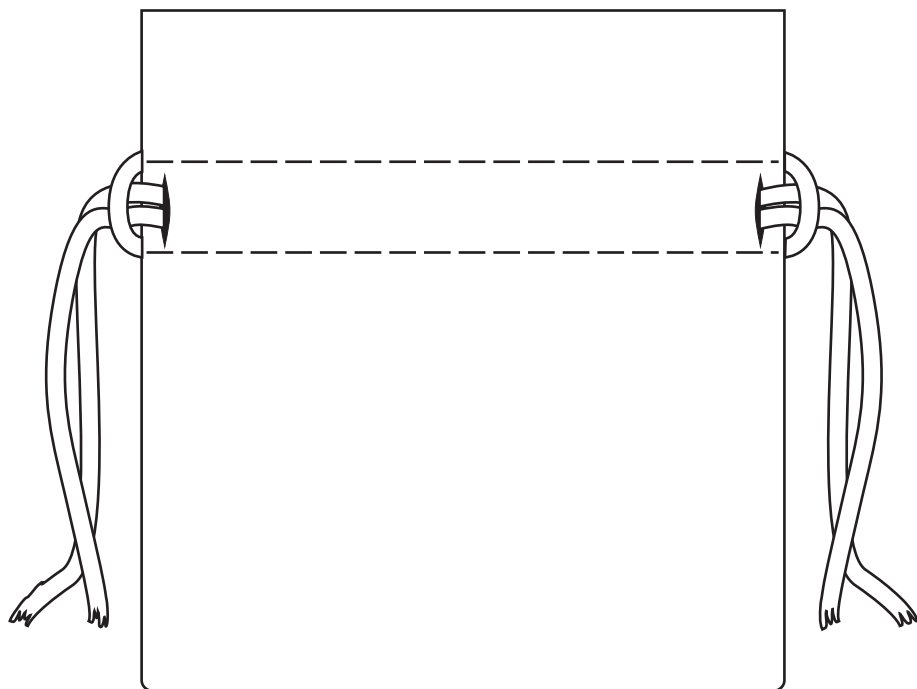

100% of Actual Size  
Sublimation Side 1

100% of Actual Size  
Sublimation Side 2

White artwork will not print white.  
White will be the natural colour of the product.

100% of Actual Size  
Sublimation Template

Front

Back

Blue Line = The SIGNIFICANT PRINT AREA  
(Keep all critical images & text within this box)  
Black Line = Maximum print area  
Pink Line = Bleed off to here