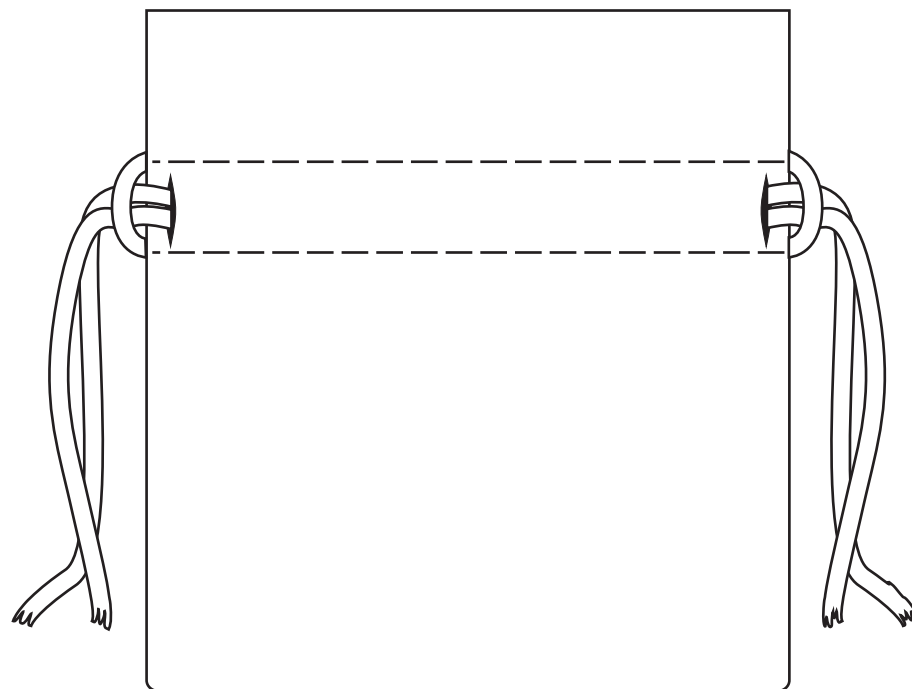

100% of Actual Size  
Sublimation Side 1

100% of Actual Size  
Sublimation Side 2

White artwork will not print white.  
White will be the natural colour of the product.

100% of Actual Size  
Sublimation Template

Front

Back

Blue Line = The SIGNIFICANT PRINT AREA  
(Keep all critical images & text within this box)  
Black Line = Maximum print area  
Pink Line = Bleed off to here