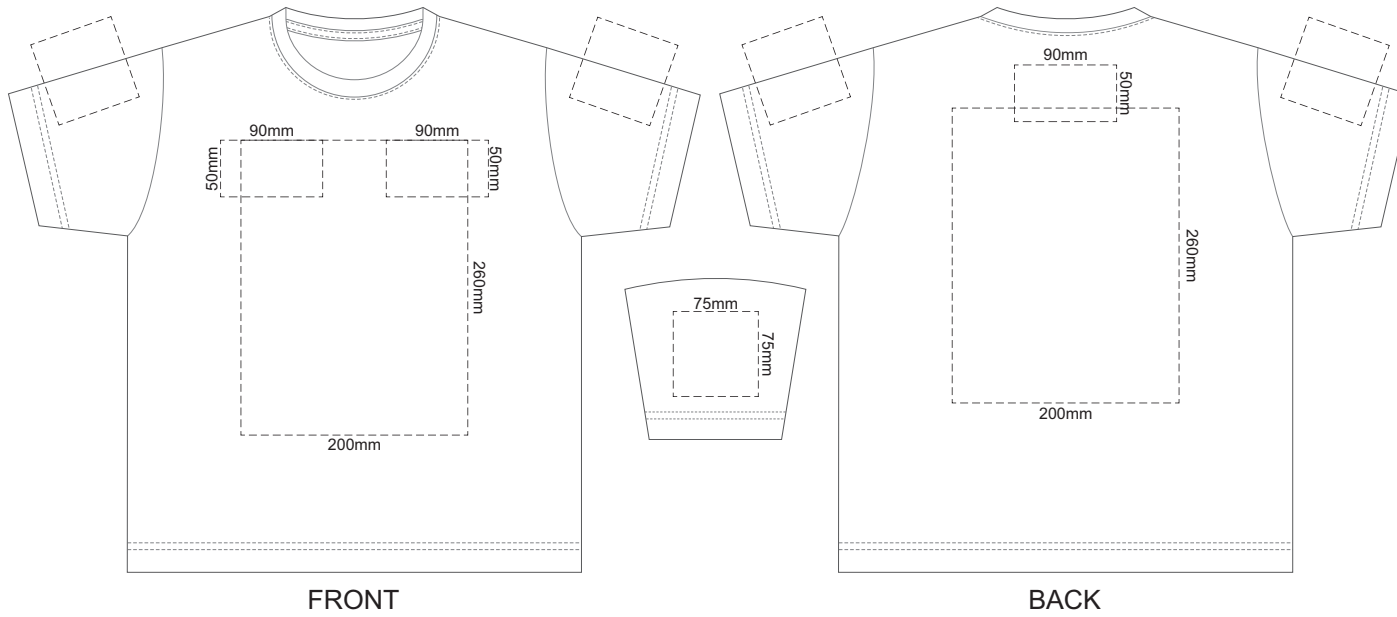

FRONT

BACK

15% of Actual Size
Embroidery

FRONT

KIDS' SIZE 6

15% of Actual Size
Screen Print (3 col max)

FRONT

BACK

KIDS' SIZE 10

15% of Actual Size
Screen Print (3 col max)

FRONT

BACK

15% of Actual Size
Embroidery

FRONT

KIDS' SIZE 12

15% of Actual Size
Colourflex Transfer

KIDS' SIZE 2

15% of Actual Size
Colourflex Transfer

KIDS' SIZE 4

15% of Actual Size
Colourflex Transfer

KIDS' SIZE 6

15% of Actual Size
Colourflex Transfer

KIDS' SIZE 8

15% of Actual Size
Colourflex Transfer

KIDS' SIZE 10

15% of Actual Size
Colourflex Transfer

KIDS' SIZE 12