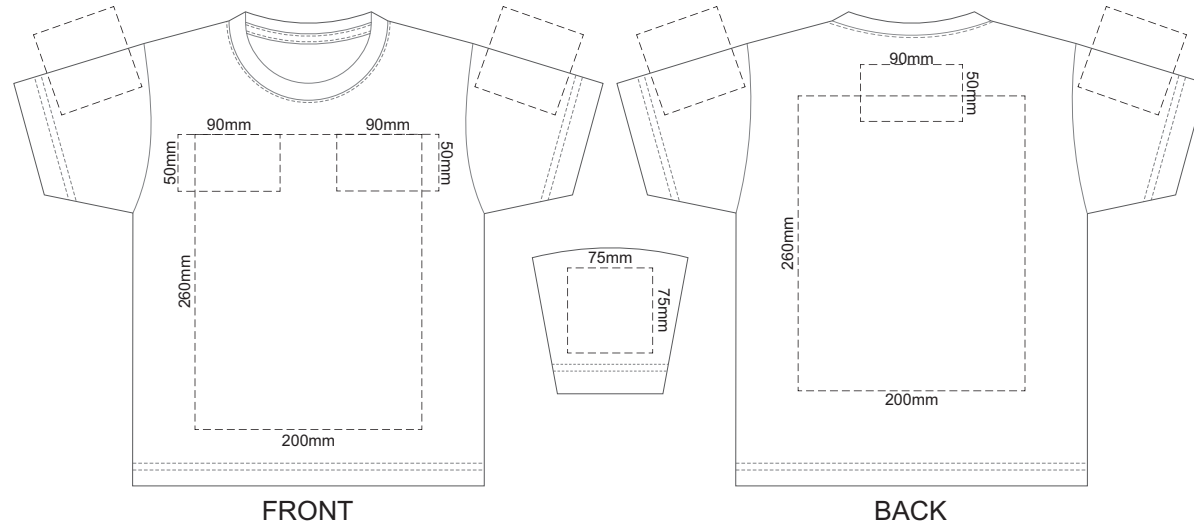

15% of Actual Size
Screen Print (3 col max)

15% of Actual Size
Embroidery

KIDS' SIZE 2

15% of Actual Size
Screen Print (3 col max)

15% of Actual Size
Embroidery

KIDS' SIZE 4

15% of Actual Size
Screen Print (3 col max)

FRONT

BACK

15% of Actual Size
Embroidery

FRONT

KIDS' SIZE 6

15% of Actual Size
Screen Print (3 col max)

FRONT

BACK

15% of Actual Size
Embroidery

FRONT

KIDS' SIZE 8

15% of Actual Size
Screen Print (3 col max)

FRONT

BACK

15% of Actual Size
Embroidery

FRONT

KIDS' SIZE 10

15% of Actual Size
Screen Print (3 col max)

FRONT

BACK

15% of Actual Size
Embroidery

FRONT

KIDS' SIZE 12

15% of Actual Size
Colourflex Transfer