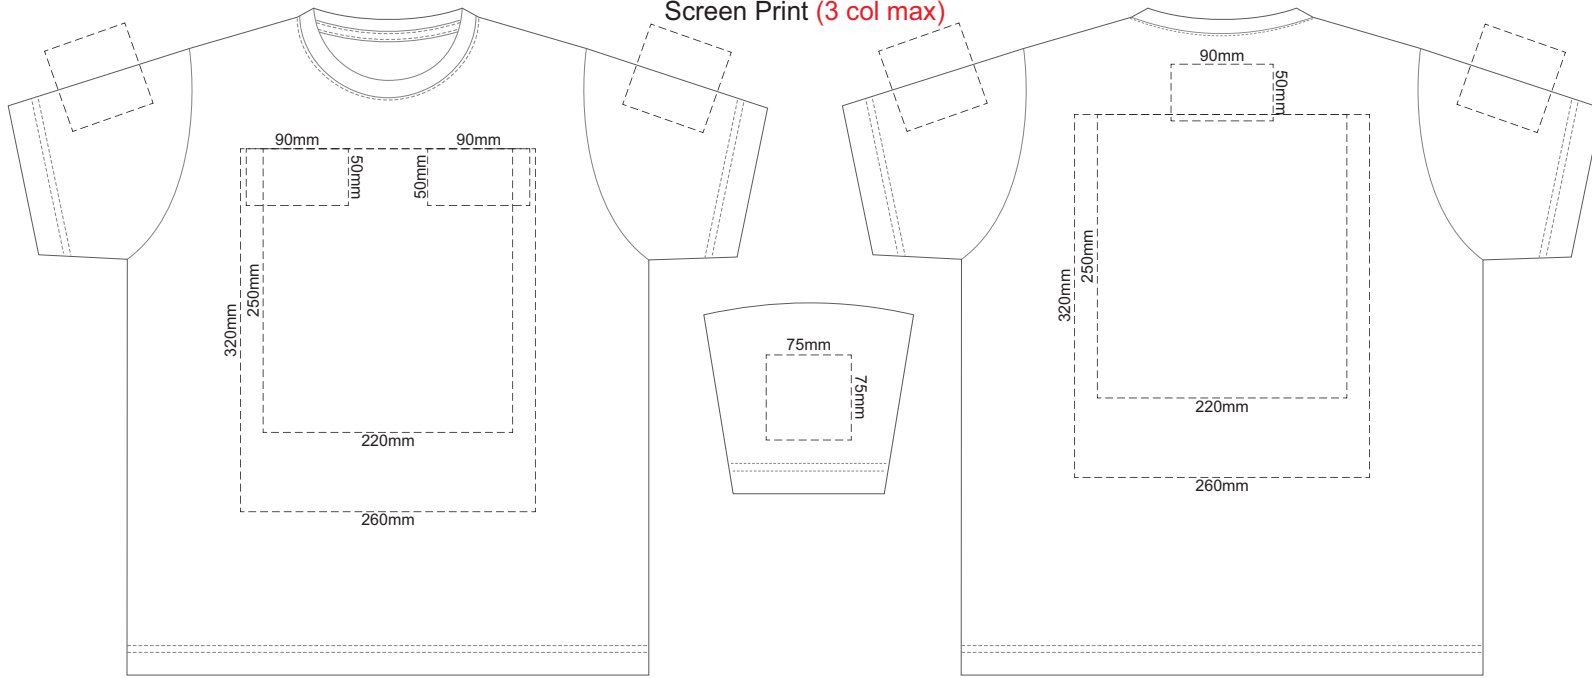

15% of Actual Size
Screen Print (3 col max)

15% of Actual Size
Embroidery

KIDS' SIZE 2

15% of Actual Size
Screen Print (3 col max)

15% of Actual Size
Embroidery

KIDS' SIZE 4

15% of Actual Size
Screen Print (3 col max)

FRONT

BACK

15% of Actual Size
Embroidery

FRONT

KIDS' SIZE 6

15% of Actual Size
Screen Print (3 col max)

FRONT

BACK

15% of Actual Size
Embroidery

FRONT

KIDS' SIZE 8

15% of Actual Size
Screen Print (3 col max)

FRONT

BACK

15% of Actual Size
Embroidery

FRONT

KIDS' SIZE 10

15% of Actual Size
Screen Print (3 col max)

FRONT

BACK

15% of Actual Size
Embroidery

FRONT

KIDS' SIZE 12

15% of Actual Size
Colourflex Transfer