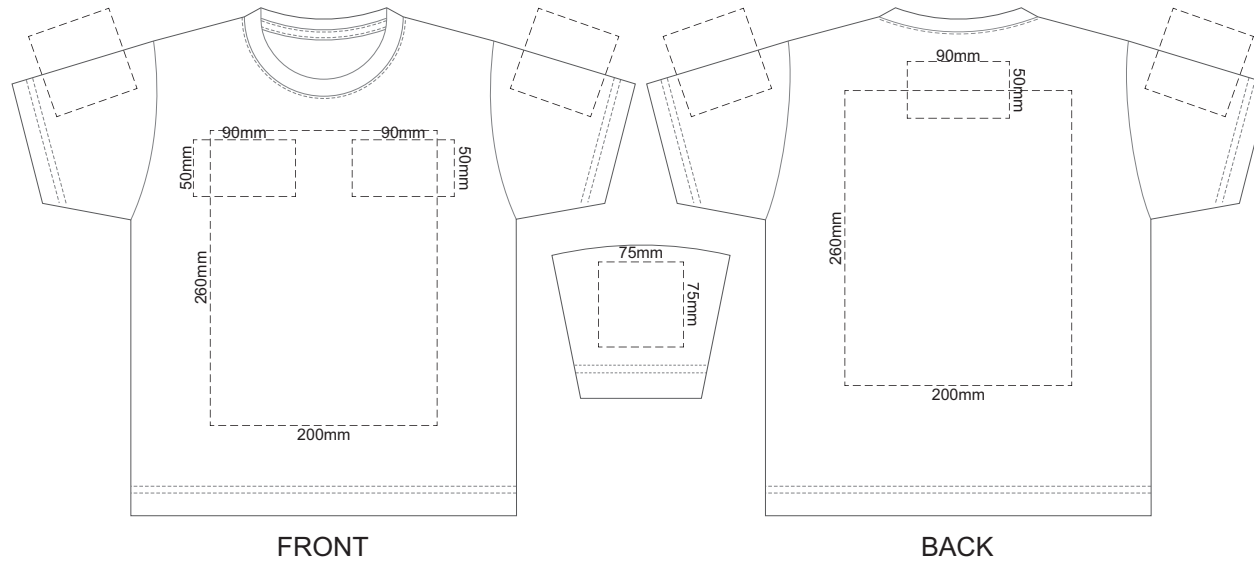

15% of Actual Size
Colourflex Transfer