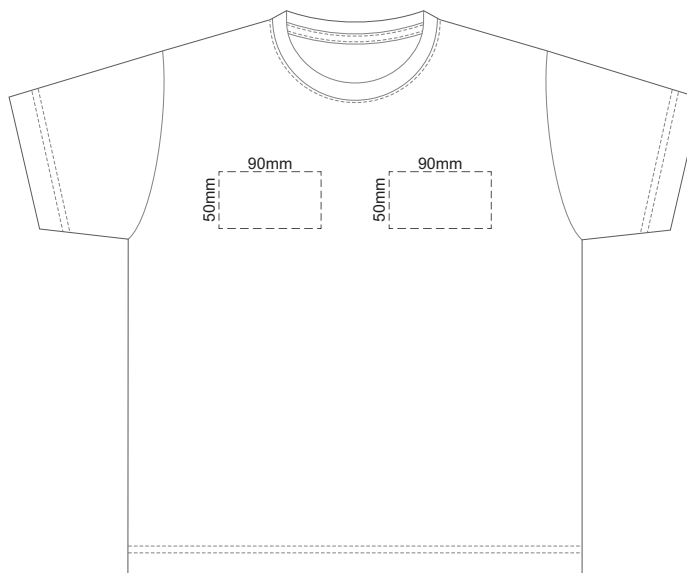

15% of Actual Size
Screen Print (3 col max)

15% of Actual Size
Embroidery

KIDS' SIZE 2

15% of Actual Size
Screen Print (3 col max)

15% of Actual Size
Embroidery

KIDS' SIZE 4

15% of Actual Size
Screen Print (3 col max)

FRONT

BACK

15% of Actual Size
Embroidery

FRONT

KIDS' SIZE 6

15% of Actual Size
Screen Print (3 col max)

FRONT

BACK

15% of Actual Size
Embroidery

FRONT

KIDS' SIZE 8

15% of Actual Size
Screen Print (3 col max)

FRONT

BACK

15% of Actual Size
Embroidery

FRONT

KIDS' SIZE 10

15% of Actual Size
Screen Print (3 col max)

FRONT

BACK

15% of Actual Size
Embroidery

FRONT

KIDS' SIZE 12

15% of Actual Size
Colourflex Transfer