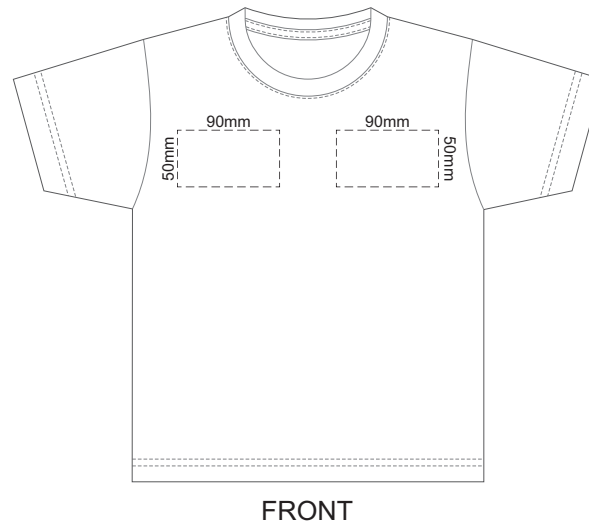

15% of Actual Size
Screen Print (3 col max)

15% of Actual Size
Embroidery

KIDS' SIZE 2

15% of Actual Size
Screen Print (3 col max)

15% of Actual Size
Embroidery

KIDS' SIZE 4

15% of Actual Size
Screen Print (3 col max)

FRONT

BACK

15% of Actual Size
Embroidery

FRONT

KIDS' SIZE 6

15% of Actual Size
Screen Print (3 col max)

FRONT

BACK

15% of Actual Size
Embroidery

FRONT

KIDS' SIZE 8

15% of Actual Size
Screen Print (3 col max)

FRONT

BACK

15% of Actual Size
Embroidery

FRONT

KIDS' SIZE 10

15% of Actual Size
Screen Print (3 col max)

FRONT

BACK

15% of Actual Size
Embroidery

FRONT

KIDS' SIZE 12

15% of Actual Size
Colourflex Transfer