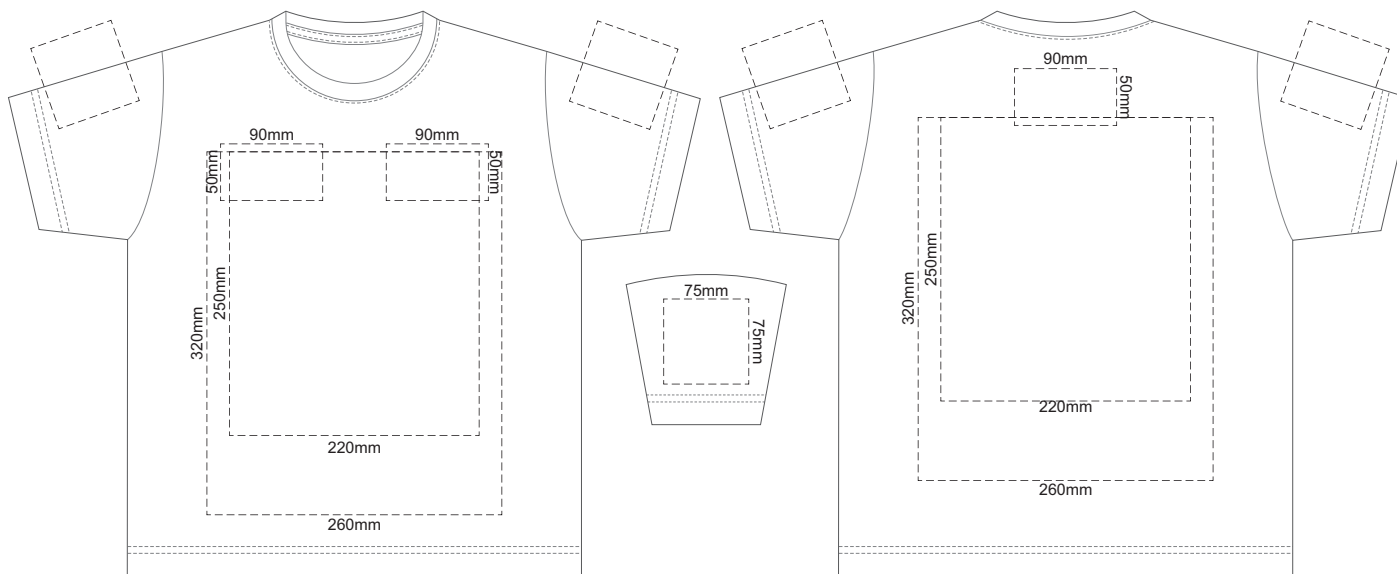

15% of Actual Size
Screen Print (3 col max)

15% of Actual Size
Embroidery

KIDS' SIZE 2

15% of Actual Size
Screen Print (3 col max)

15% of Actual Size
Embroidery

KIDS' SIZE 4

15% of Actual Size
Screen Print (3 col max)

FRONT

BACK

15% of Actual Size
Embroidery

FRONT

KIDS' SIZE 6

15% of Actual Size
Screen Print (3 col max)

FRONT

BACK

15% of Actual Size
Embroidery

FRONT

KIDS' SIZE 8

15% of Actual Size
Screen Print (3 col max)

FRONT

BACK

15% of Actual Size
Embroidery

FRONT

KIDS' SIZE 10

15% of Actual Size
Screen Print (3 col max)

FRONT

BACK

15% of Actual Size
Embroidery

FRONT

KIDS' SIZE 12

15% of Actual Size
Colourflex Transfer