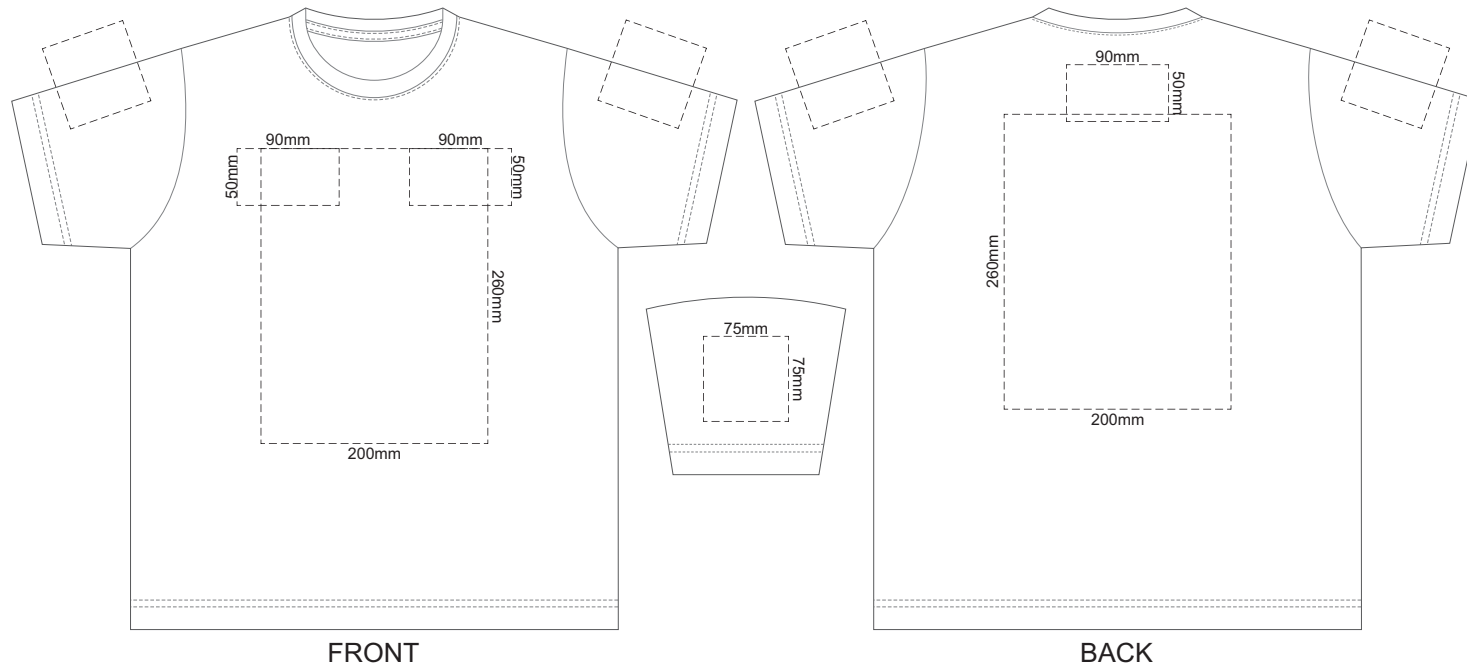

FRONT

BACK

15% of Actual Size
Embroidery

FRONT

KIDS' SIZE 6

15% of Actual Size
Screen Print (3 col max)

FRONT

BACK

KIDS' SIZE 10

15% of Actual Size
Screen Print (3 col max)

FRONT

BACK

15% of Actual Size
Embroidery

FRONT

KIDS' SIZE 12

15% of Actual Size
Colourflex Transfer

KIDS' SIZE 2

15% of Actual Size
Colourflex Transfer

KIDS' SIZE 4

15% of Actual Size
Colourflex Transfer

KIDS' SIZE 6

15% of Actual Size
Colourflex Transfer

KIDS' SIZE 8

15% of Actual Size
Colourflex Transfer

KIDS' SIZE 10

15% of Actual Size
Colourflex Transfer

KIDS' SIZE 12