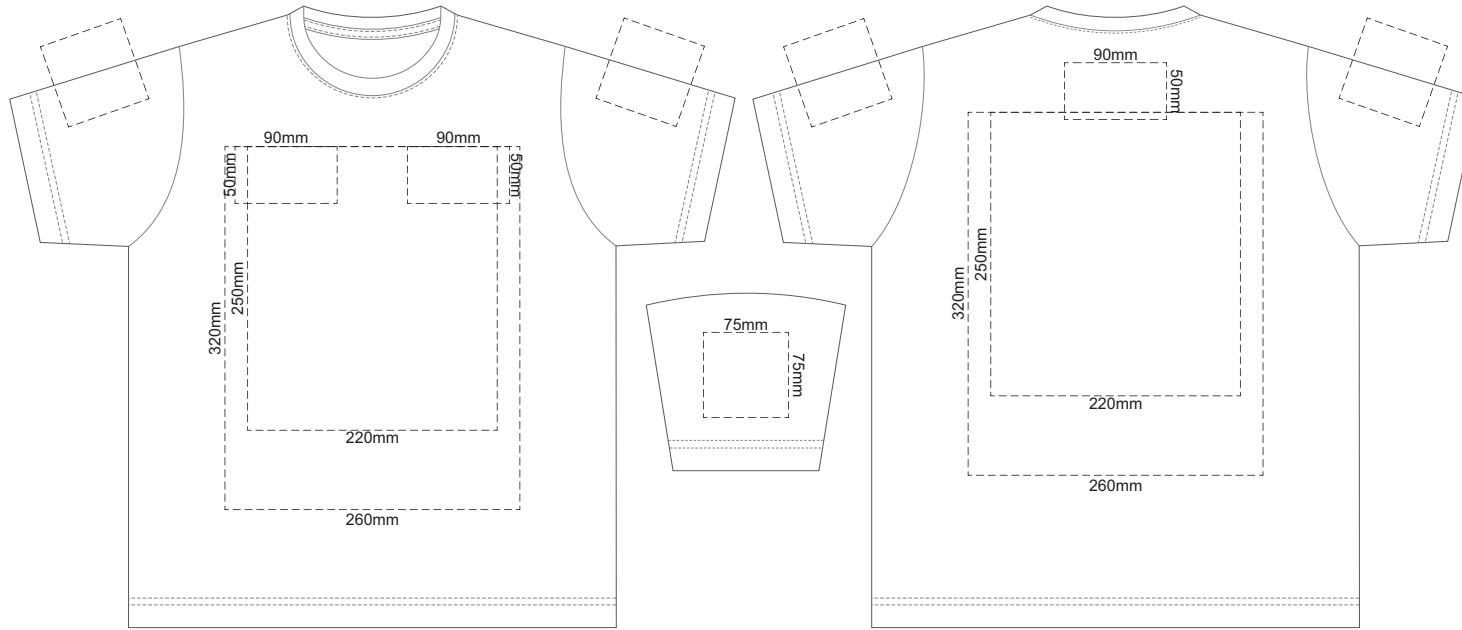

15% of Actual Size
Screen Print (3 col max)

15% of Actual Size
Embroidery

KIDS' SIZE 2

15% of Actual Size
Screen Print (3 col max)

15% of Actual Size
Embroidery

KIDS' SIZE 4

15% of Actual Size
Screen Print (3 col max)

FRONT

BACK

15% of Actual Size
Embroidery

FRONT

KIDS' SIZE 6

15% of Actual Size
Screen Print (3 col max)

FRONT

BACK

15% of Actual Size
Embroidery

FRONT

KIDS' SIZE 8

15% of Actual Size
Screen Print (3 col max)

FRONT

BACK

15% of Actual Size
Embroidery

FRONT

KIDS' SIZE 10

15% of Actual Size
Screen Print (3 col max)

FRONT

BACK

15% of Actual Size
Embroidery

FRONT

KIDS' SIZE 12

15% of Actual Size
Colourflex Transfer