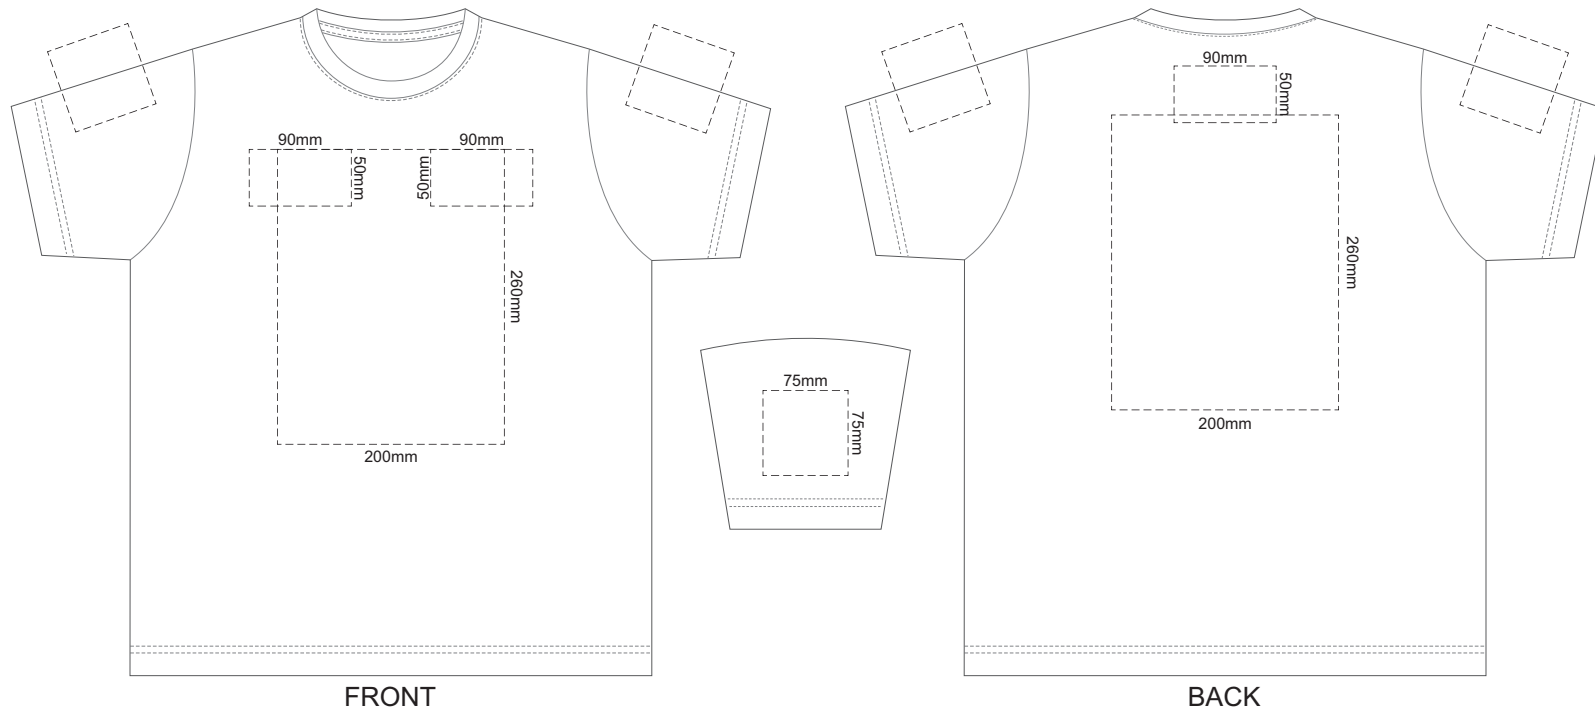

FRONT

BACK

15% of Actual Size
Embroidery

FRONT

KIDS' SIZE 6

15% of Actual Size
Screen Print (3 col max)

FRONT

BACK

KIDS' SIZE 10

15% of Actual Size
Screen Print (3 col max)

FRONT

BACK

15% of Actual Size
Embroidery

FRONT

KIDS' SIZE 12

15% of Actual Size
Colourflex Transfer

KIDS' SIZE 2

15% of Actual Size
Colourflex Transfer

KIDS' SIZE 4

15% of Actual Size
Colourflex Transfer

KIDS' SIZE 6

15% of Actual Size
Colourflex Transfer

KIDS' SIZE 8

15% of Actual Size
Colourflex Transfer

KIDS' SIZE 10

15% of Actual Size
Colourflex Transfer

KIDS' SIZE 12