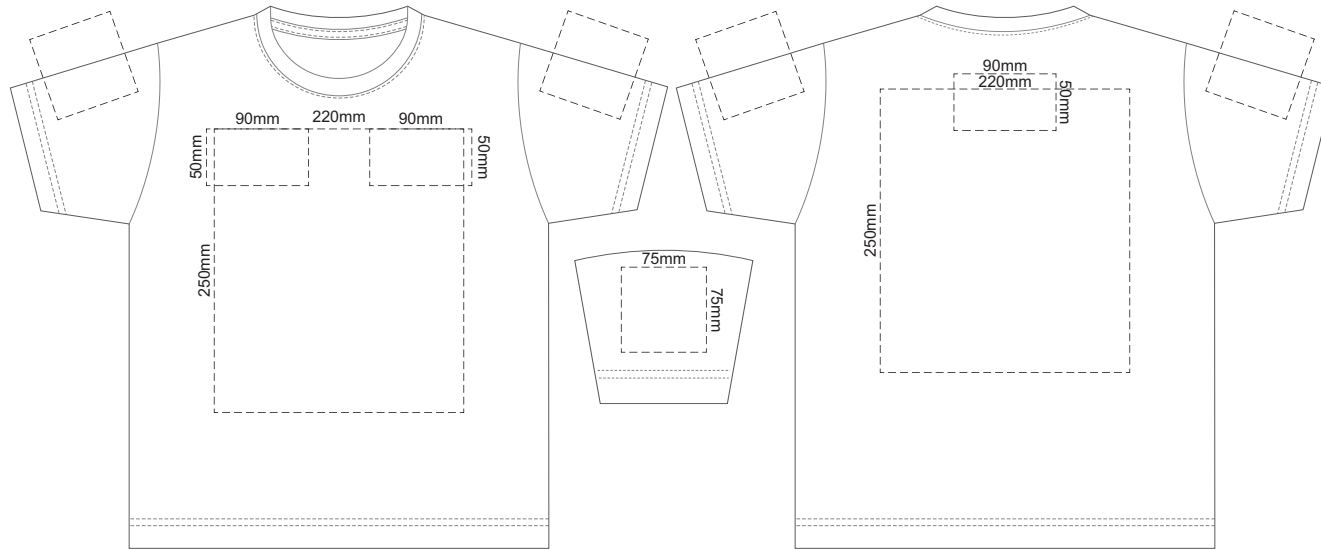

15% of Actual Size
Screen Print (3 col max)

15% of Actual Size
Embroidery

KIDS' SIZE 2

15% of Actual Size
Screen Print (3 col max)

15% of Actual Size
Embroidery

KIDS' SIZE 4

15% of Actual Size
Screen Print (3 col max)

FRONT

BACK

15% of Actual Size
Embroidery

FRONT

KIDS' SIZE 6

15% of Actual Size
Screen Print (3 col max)

FRONT

BACK

15% of Actual Size
Embroidery

FRONT

KIDS' SIZE 8

15% of Actual Size
Screen Print (3 col max)

FRONT

BACK

15% of Actual Size
Embroidery

FRONT

KIDS' SIZE 10

15% of Actual Size
Screen Print (3 col max)

FRONT

BACK

15% of Actual Size
Embroidery

FRONT

KIDS' SIZE 12

15% of Actual Size
Colourflex Transfer