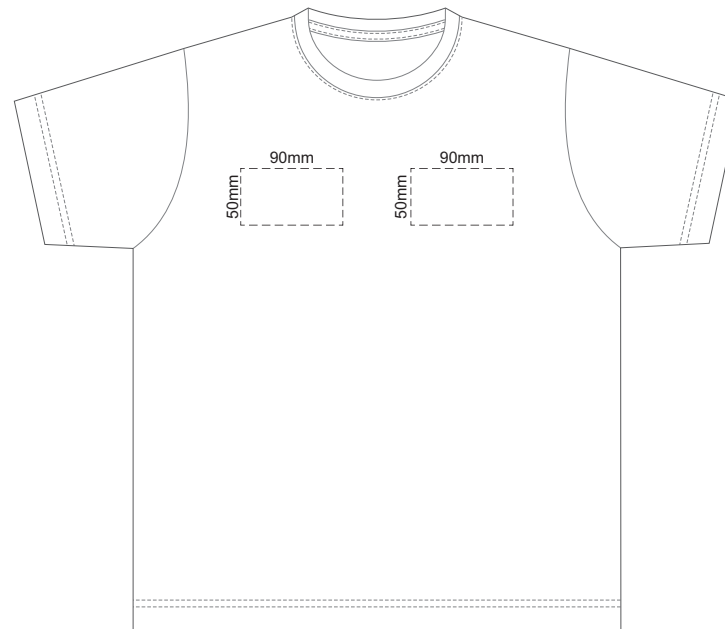

15% of Actual Size
Screen Print (3 col max)

15% of Actual Size
Embroidery

KIDS' SIZE 2

15% of Actual Size
Screen Print (3 col max)

15% of Actual Size
Embroidery

KIDS' SIZE 4

15% of Actual Size
Screen Print (3 col max)

FRONT

BACK

15% of Actual Size
Embroidery

FRONT

KIDS' SIZE 6

15% of Actual Size
Screen Print (3 col max)

FRONT

BACK

15% of Actual Size
Embroidery

FRONT

KIDS' SIZE 8

15% of Actual Size
Screen Print (3 col max)

FRONT

BACK

15% of Actual Size
Embroidery

FRONT

KIDS' SIZE 10

15% of Actual Size
Screen Print (3 col max)

FRONT

BACK

15% of Actual Size
Embroidery

FRONT

KIDS' SIZE 12

15% of Actual Size
Colourflex Transfer