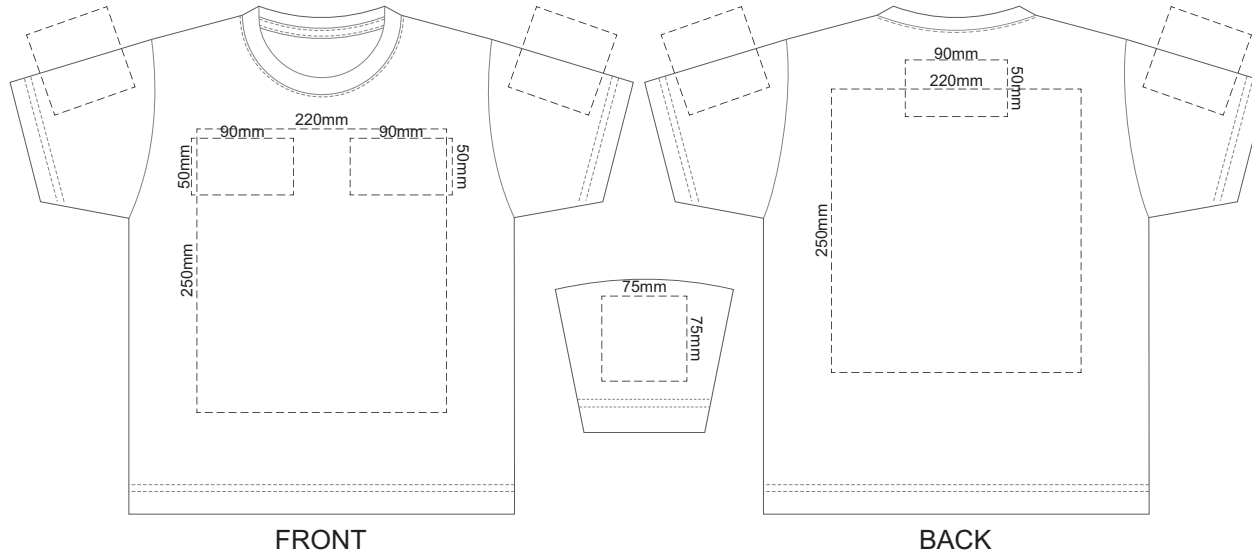

15% of Actual Size
Screen Print (3 col max)

15% of Actual Size
Embroidery

KIDS' SIZE 2

15% of Actual Size
Screen Print (3 col max)

15% of Actual Size
Embroidery

KIDS' SIZE 4

15% of Actual Size
Screen Print (3 col max)

FRONT

BACK

15% of Actual Size
Embroidery

FRONT

KIDS' SIZE 6

15% of Actual Size
Screen Print (3 col max)

FRONT

BACK

15% of Actual Size
Embroidery

FRONT

KIDS' SIZE 8

15% of Actual Size
Screen Print (3 col max)

FRONT

BACK

15% of Actual Size
Embroidery

FRONT

KIDS' SIZE 10

15% of Actual Size
Screen Print (3 col max)

FRONT

BACK

15% of Actual Size
Embroidery

FRONT

KIDS' SIZE 12

15% of Actual Size
Colourflex Transfer