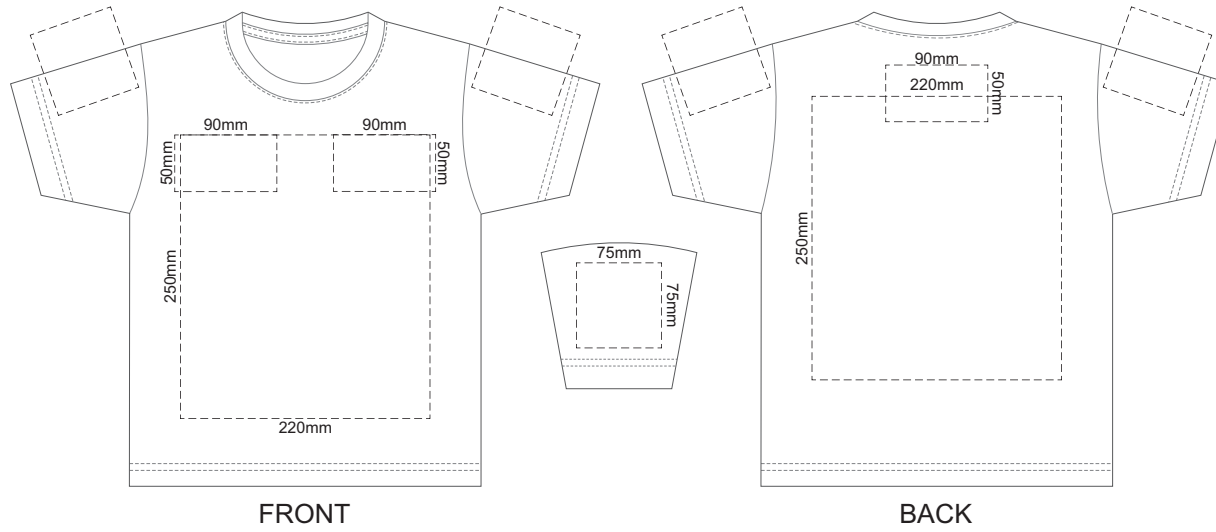

15% of Actual Size
Screen Print (3 col max)

15% of Actual Size
Embroidery

KIDS' SIZE 2

15% of Actual Size
Screen Print (3 col max)

15% of Actual Size
Embroidery

KIDS' SIZE 4

15% of Actual Size
Screen Print (3 col max)

FRONT

BACK

15% of Actual Size
Embroidery

FRONT

KIDS' SIZE 6

15% of Actual Size
Screen Print (3 col max)

FRONT

BACK

15% of Actual Size
Embroidery

FRONT

KIDS' SIZE 8

15% of Actual Size
Screen Print (3 col max)

FRONT

BACK

15% of Actual Size
Embroidery

FRONT

KIDS' SIZE 10

15% of Actual Size
Screen Print (3 col max)

FRONT

BACK

15% of Actual Size
Embroidery

FRONT

KIDS' SIZE 12

15% of Actual Size
Colourflex Transfer