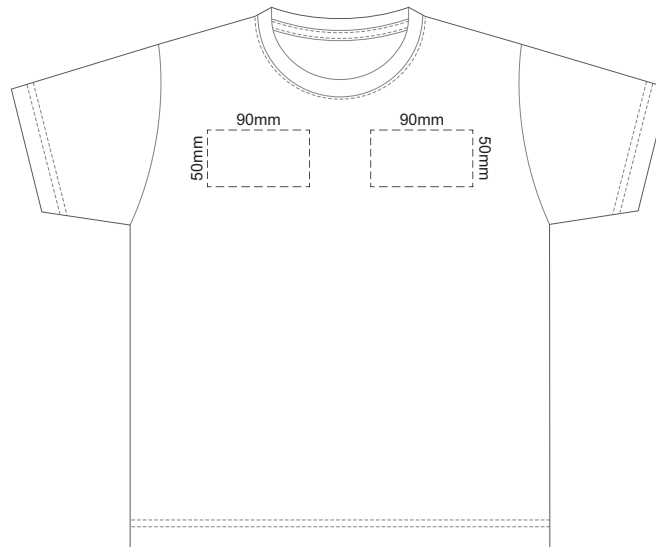

15% of Actual Size
Screen Print (3 col max)

15% of Actual Size
Embroidery

KIDS' SIZE 2

15% of Actual Size
Screen Print (3 col max)

15% of Actual Size
Embroidery

KIDS' SIZE 4

15% of Actual Size
Screen Print (3 col max)

FRONT

BACK

15% of Actual Size
Embroidery

FRONT

KIDS' SIZE 6

15% of Actual Size
Screen Print (3 col max)

FRONT

BACK

15% of Actual Size
Embroidery

FRONT

KIDS' SIZE 8

15% of Actual Size
Screen Print (3 col max)

FRONT

BACK

15% of Actual Size
Embroidery

FRONT

KIDS' SIZE 10

15% of Actual Size
Colourflex Transfer

KIDS' SIZE 12