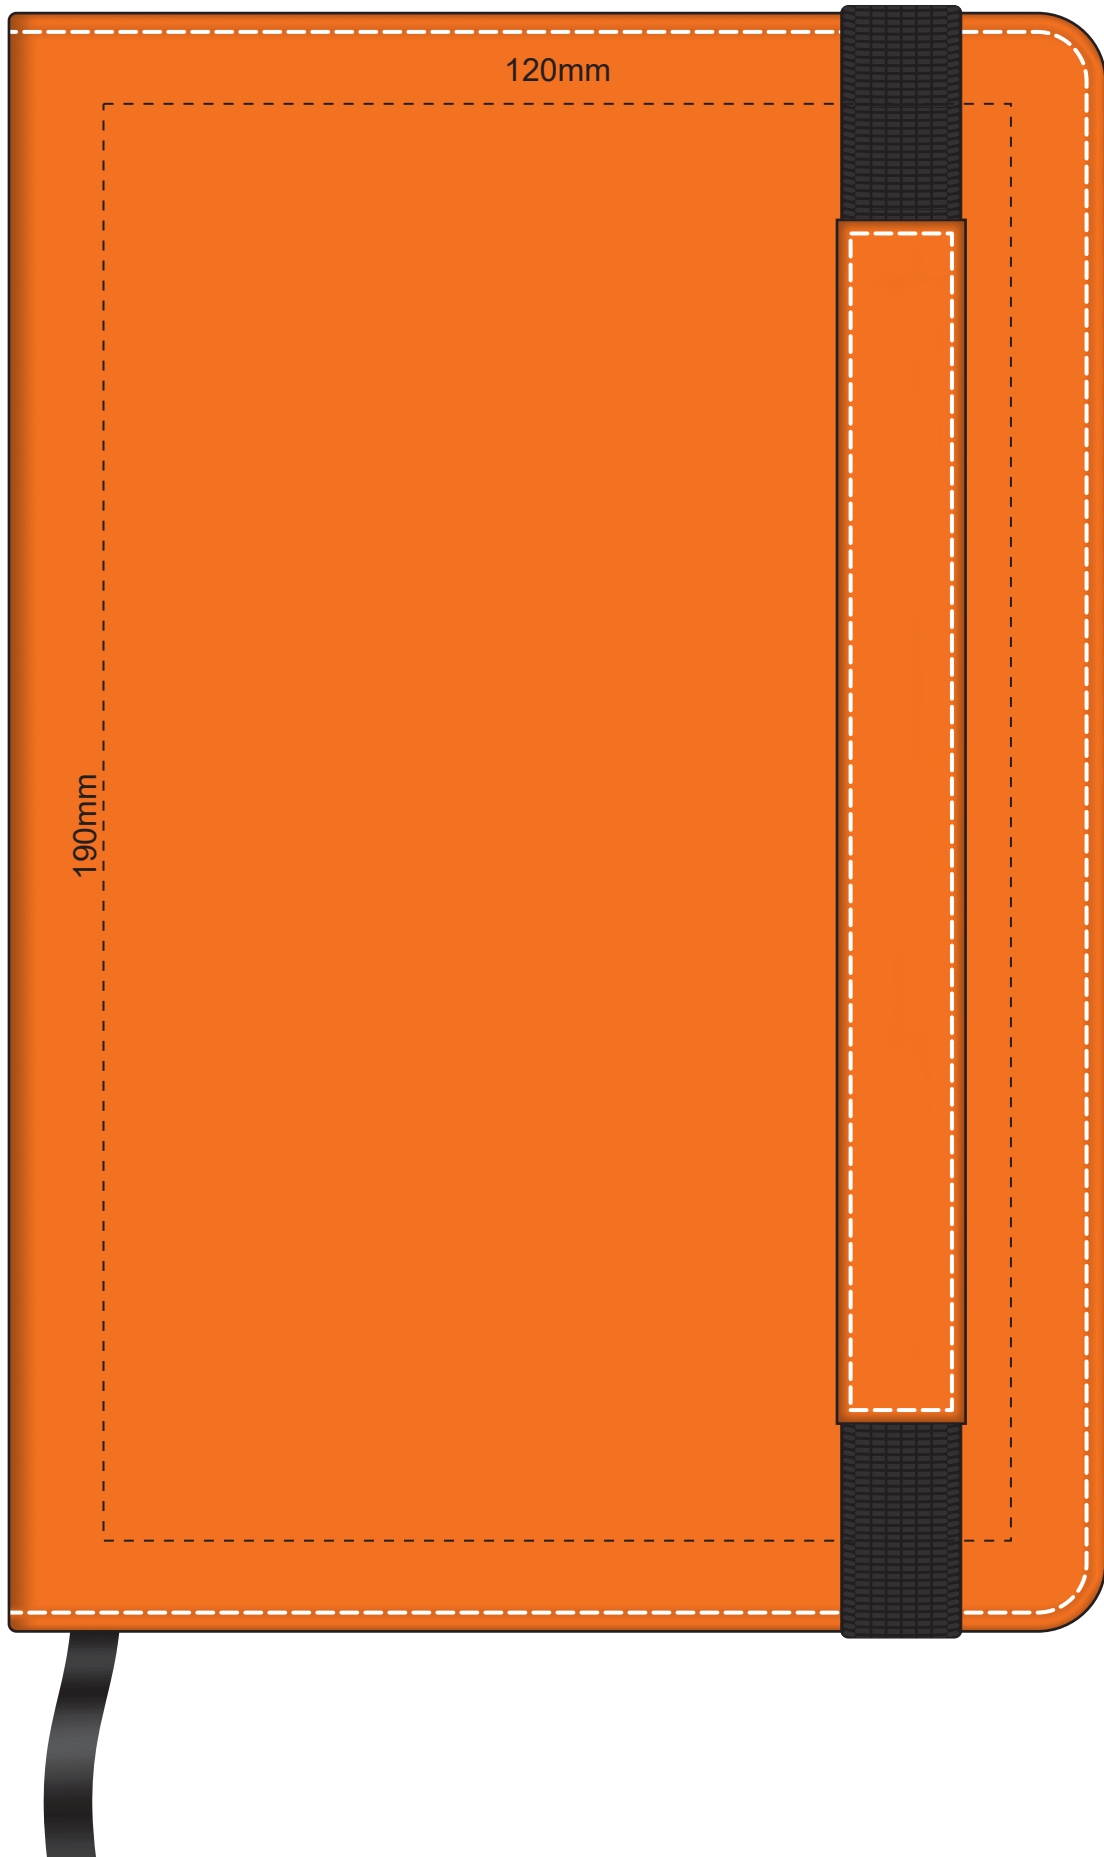

 Engraves to Oxidised White

100% of Actual Size
Pad Print

Branding area can be moved anywhere within the red line.

100% of Actual Size
Pad Print

65mm
35mm
6mm
65mm

Branding area can be moved anywhere within the red line.

100% of Actual Size
Screen Print
(One Colour Only)

100% of Actual Size
Direct Digital

100% of Actual Size
Thermo Debossing
Thermo Debossing XL

| Notebook | Thermo Deboss Finish |
|----------|----------------------|
| | |
| | |
| | |
| | |
| | |
| | |
| | |
| | |

Print area 110 x 90mm is moveable within the XL deboss area and can rotate to suit.

100% of Actual Size
Foil Printing Front Cover
FRONT ONLY

Please note: Print area 70mm x 55mm is **moveable within the red dotted area**, the print area cannot be rotated. The printing will inherit the texture of the substrate which may affect the legibility of small text or appearance of fine detail.

70mm

70mm

180mm

90mm

70% of Actual Size
Digital Print - Belly Band Template

Artwork will be printed directly onto the product via CMYK printing (no white), colours will not be vibrant due to white ink not being available for this process