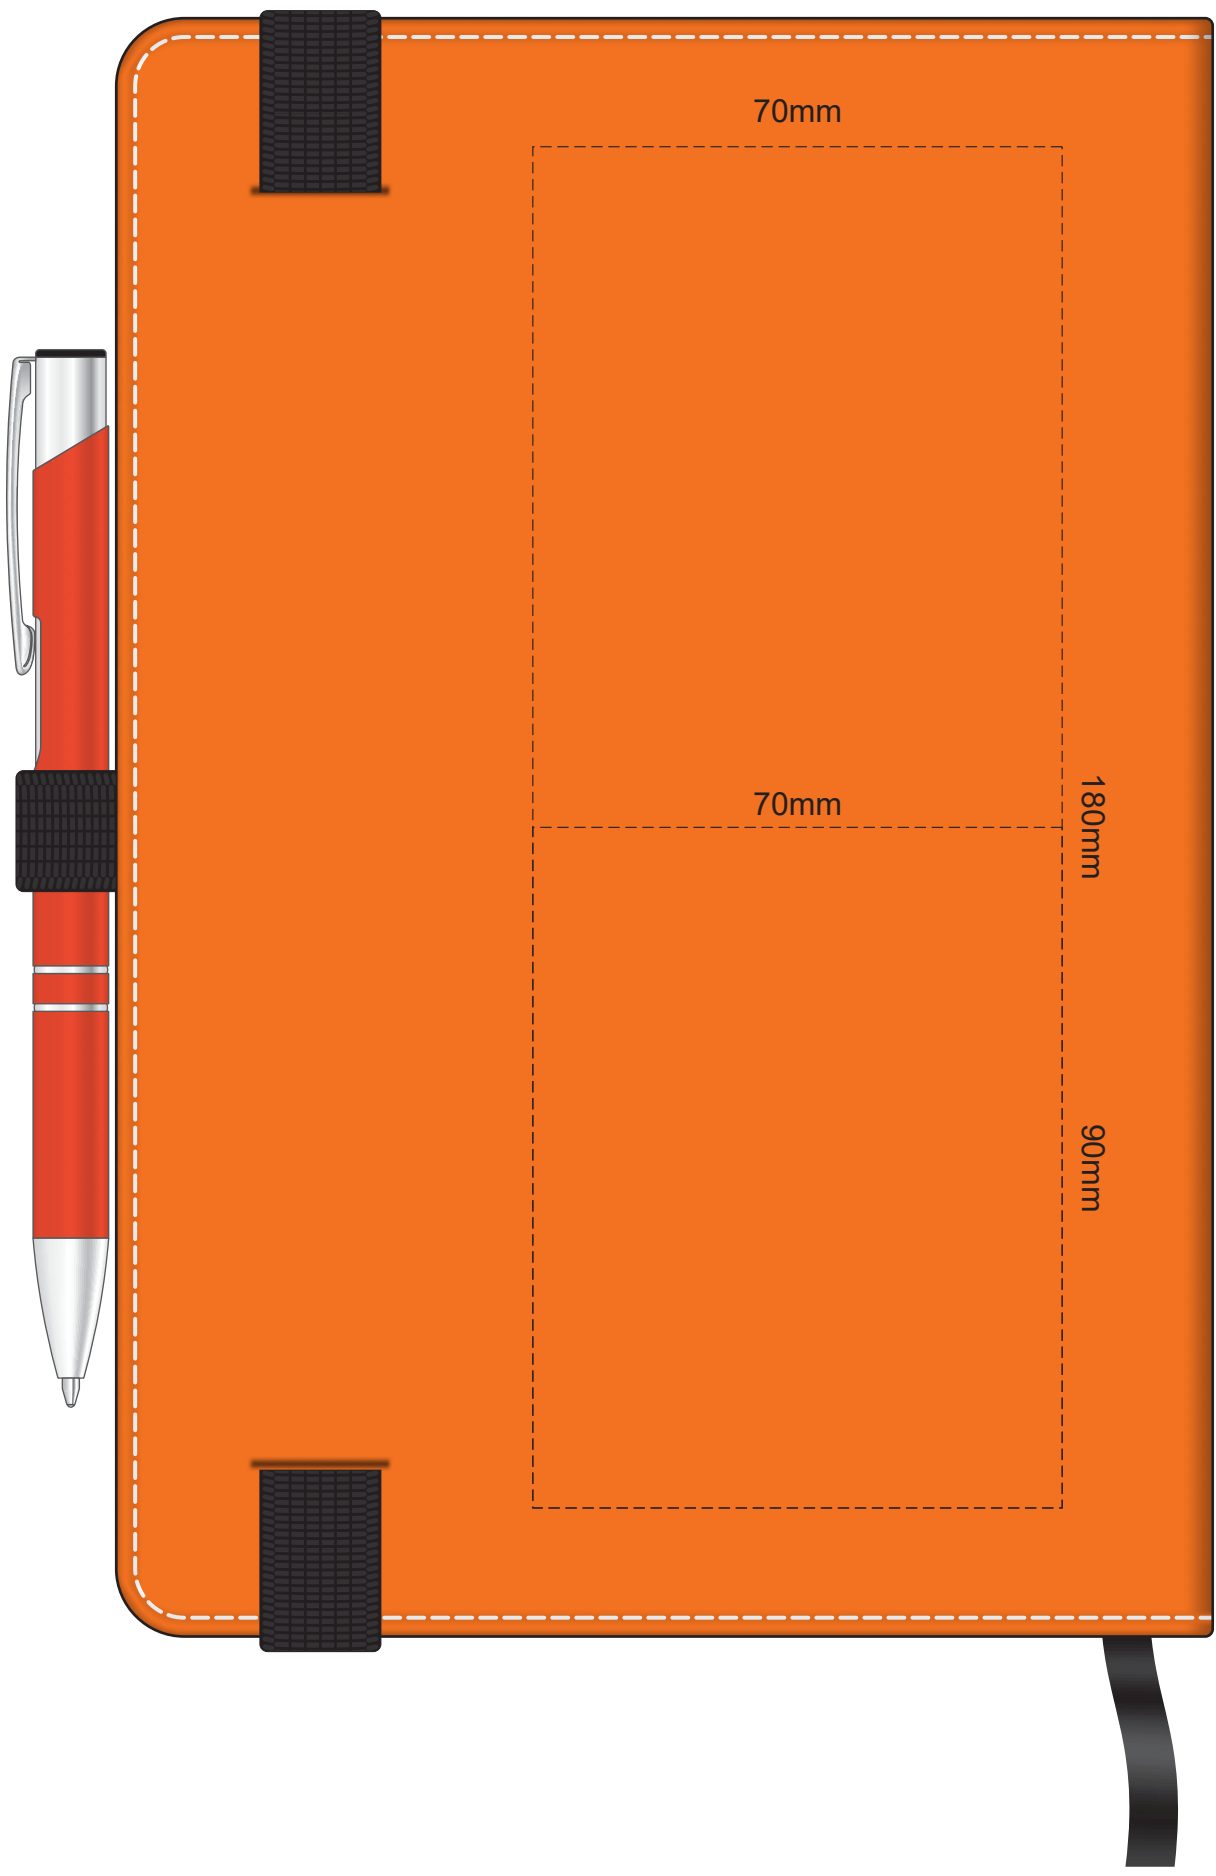

 Engraves to Oxidised White

100% of Actual Size
Pad Print

Branding area can be moved anywhere within the red line.

100% of Actual Size
Pad Print

65mm
35mm
6mm
65mm

Branding area can be moved anywhere within the red line.

Print area 110 x 90mm is moveable within the XL deboss area and can rotate to suit.

100% of Actual Size
Foil Printing Front Cover
FRONT ONLY

Please note: Print area 70mm x 55mm is **moveable within the red dotted area**, the print area cannot be rotated. The printing will inherit the texture of the substrate which may affect the legibility of small text or appearance of fine detail.

70mm

70mm

180mm

90mm

70% of Actual Size
Digital Print - Belly Band Template

Artwork will be printed directly onto the product via CMYK printing (no white), colours will not be vibrant due to white ink not being available for this process

- Green Line = Fold Lines when assembled on notebook
- Blue Line = The SIGNIFICANT PRINT AREA
(Keep all critical images & text within this box)
- Black Line = Maximum print area
- Pink Line = Bleed off to here