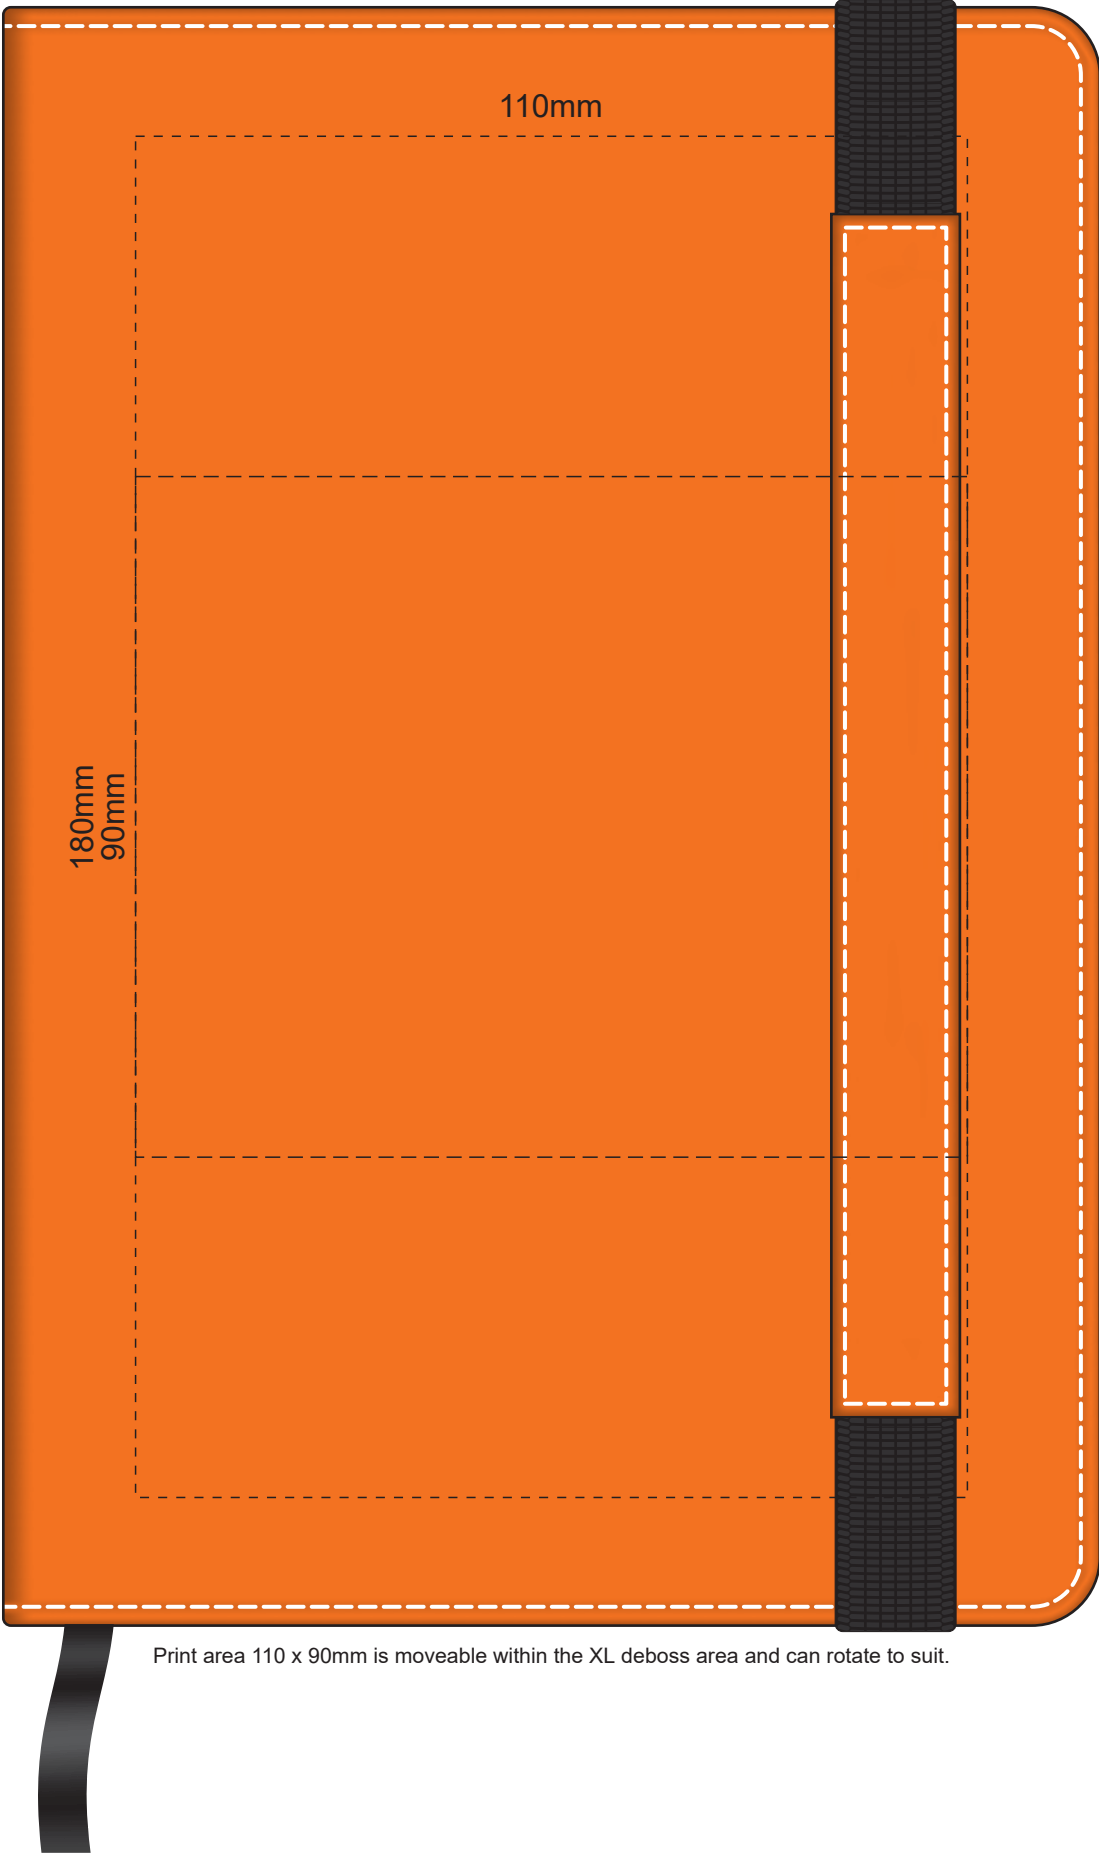

 Engraves to Oxidised White

100% of Actual Size
Pad Print

Branding area can be moved anywhere within the red line.

100% of Actual Size
Pad Print

65mm
35mm
6mm
65mm

Branding area can be moved anywhere within the red line.

100% of Actual Size
Screen Print
(One Colour Only)

100% of Actual Size
Direct Digital

100% of Actual Size
Thermo Debossing
Thermo Debossing XL

| Notebook | Thermo Deboss Finish |
|----------|----------------------|
| | |
| | |
| | |
| | |
| | |
| | |
| | |
| | |

Print area 110 x 90mm is moveable within the XL deboss area and can rotate to suit.

100% of Actual Size
Foil Printing Front Cover
FRONT ONLY

Please note: Print area 70mm x 55mm is **moveable within the red dotted area**, the print area cannot be rotated. The printing will inherit the texture of the substrate which may affect the legibility of small text or appearance of fine detail.

70mm

70mm

180mm

90mm

70% of Actual Size
Digital Print - Belly Band Template

Artwork will be printed directly onto the product via CMYK printing (no white), colours will not be vibrant due to white ink not being available for this process