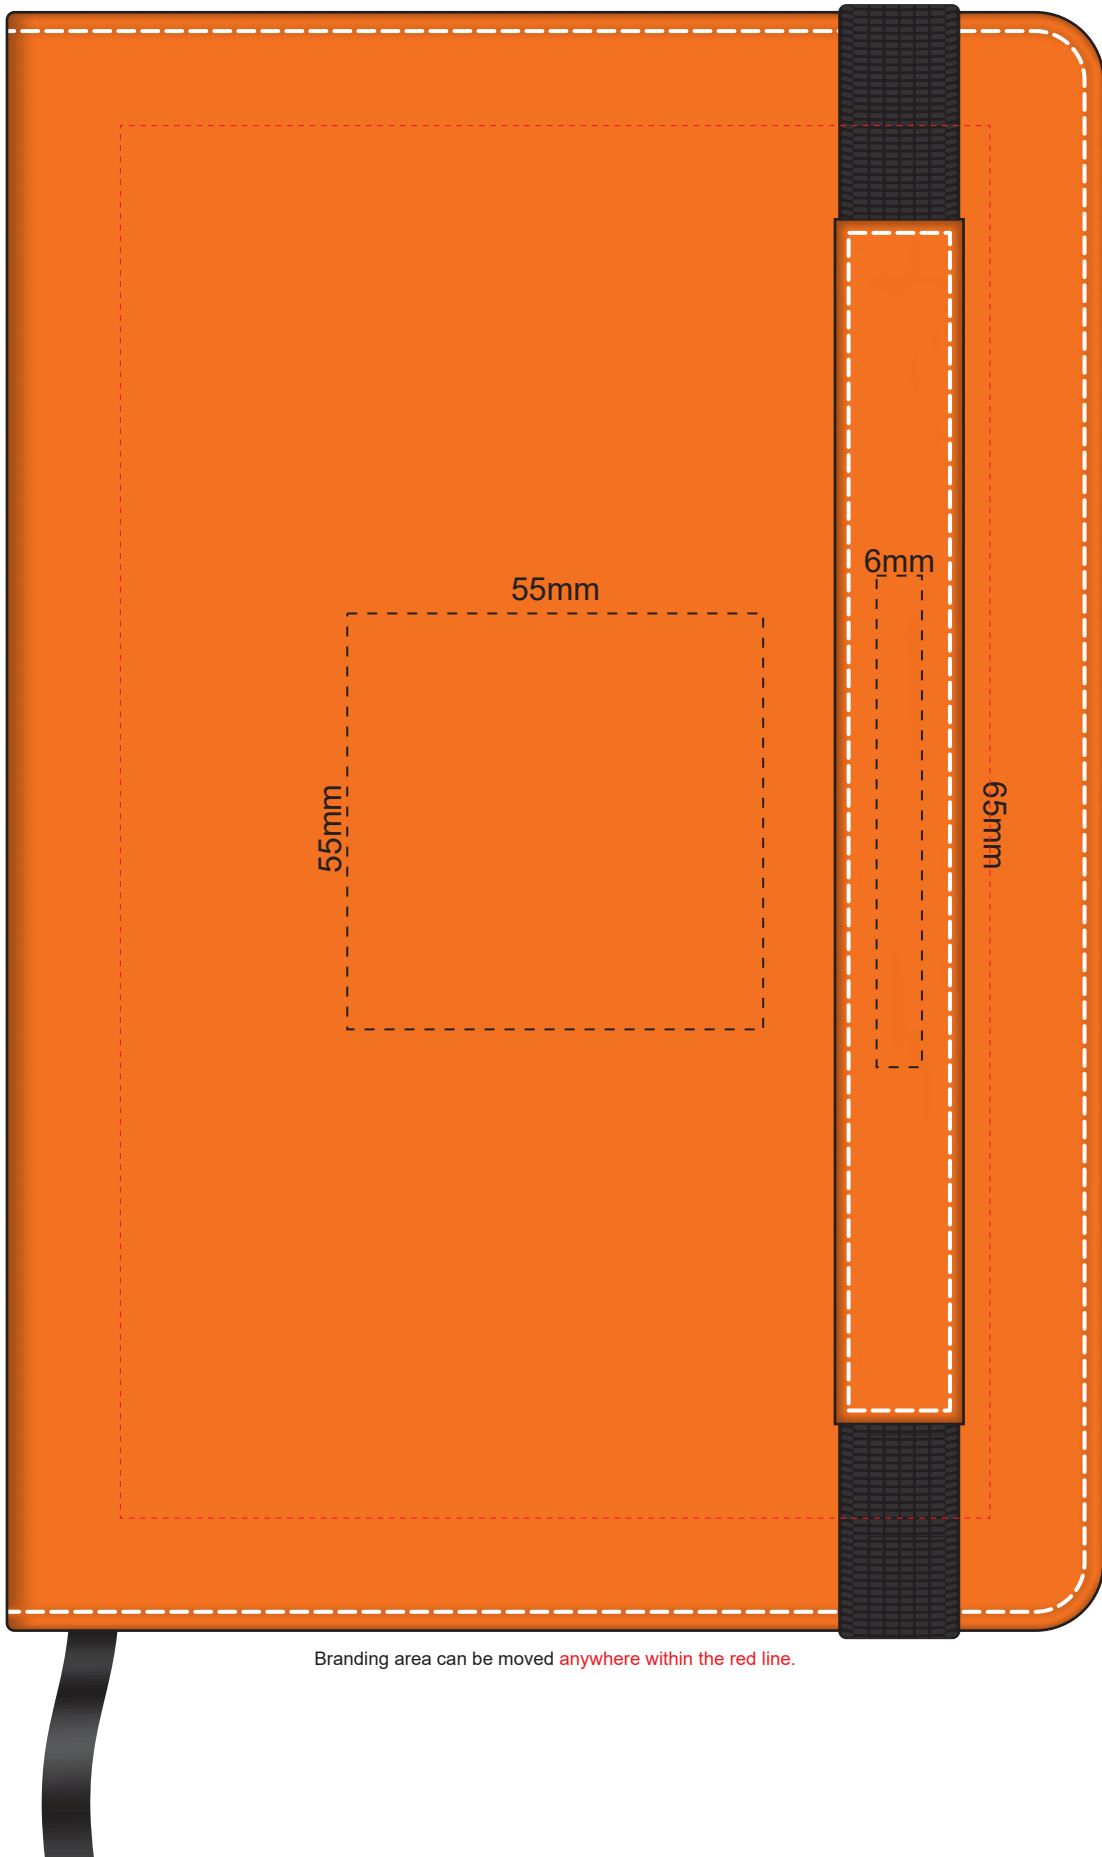

 Engraves to Oxidised White

100% of Actual Size
Pad Print

Branding area can be moved anywhere within the red line.

100% of Actual Size
Pad Print

65mm
35mm
6mm
65mm

Branding area can be moved anywhere within the red line.

Print area 110 x 90mm is moveable within the XL deboss area and can rotate to suit.

100% of Actual Size
Foil Printing Front Cover
FRONT ONLY

Please note: Print area 70mm x 55mm is **moveable within the red dotted area**, the print area cannot be rotated. The printing will inherit the texture of the substrate which may affect the legibility of small text or appearance of fine detail.

70mm

70mm

180mm

90mm

70% of Actual Size
Digital Print - Belly Band Template

Artwork will be printed directly onto the product via CMYK printing (no white), colours will not be vibrant due to white ink not being available for this process

- Green Line = Fold Lines when assembled on notebook
- Blue Line = The SIGNIFICANT PRINT AREA
(Keep all critical images & text within this box)
- Black Line = Maximum print area
- Pink Line = Bleed off to here