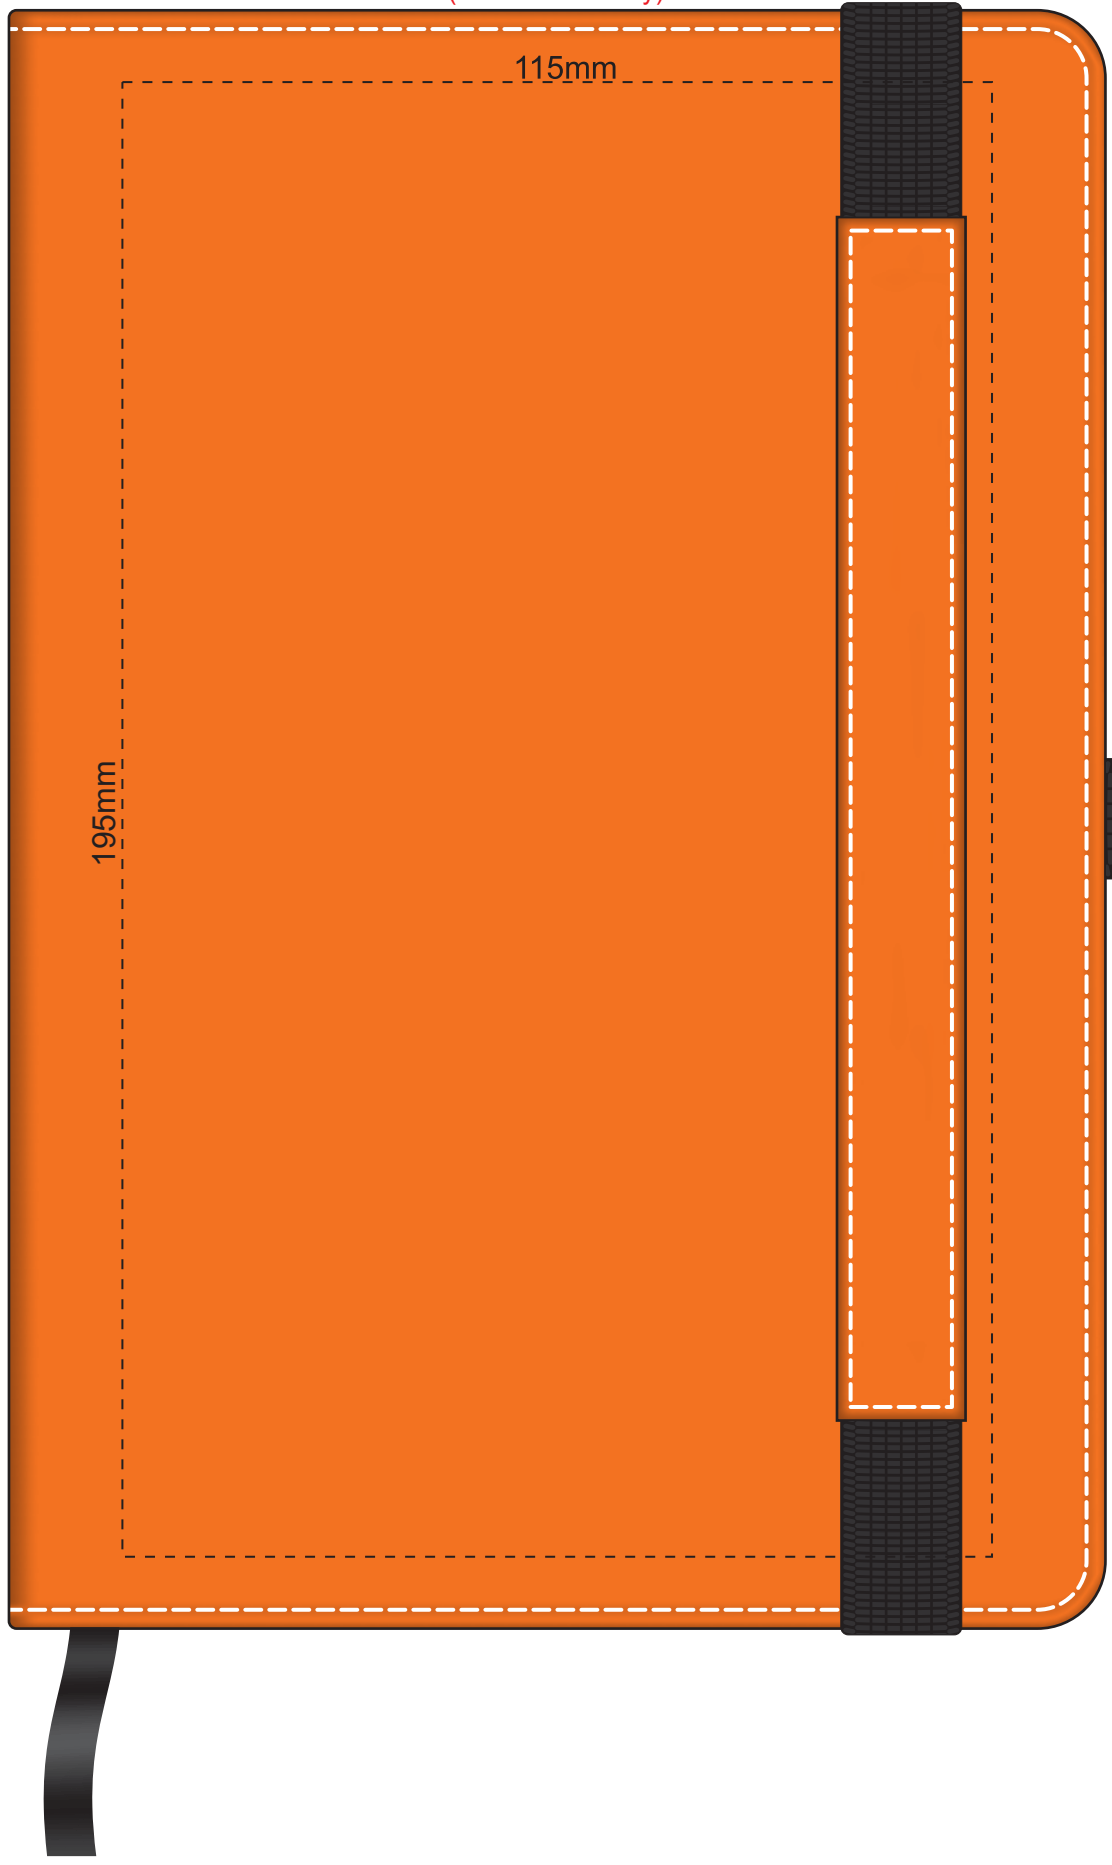

 Engraves to Oxidised White

100% of Actual Size
Pad Print

Branding area can be moved anywhere within the red line.

100% of Actual Size
Pad Print

65mm
35mm
6mm
65mm

Branding area can be moved anywhere within the red line.

100% of Actual Size
Screen Print
(One Colour Only)

100% of Actual Size
Direct Digital

100% of Actual Size
Thermo Debossing
Thermo Debossing XL

| Notebook | Thermo Deboss Finish |
|----------|----------------------|
| | |
| | |
| | |
| | |
| | |
| | |
| | |
| | |

Print area 110 x 90mm is moveable within the XL deboss area and can rotate to suit.

100% of Actual Size
Foil Printing Front Cover
FRONT ONLY

Please note: Print area 70mm x 55mm is **moveable within the red dotted area**, the print area cannot be rotated. The printing will inherit the texture of the substrate which may affect the legibility of small text or appearance of fine detail.

70mm

70mm

180mm

90mm

70% of Actual Size
Digital Print - Belly Band Template

Artwork will be printed directly onto the product via CMYK printing (no white), colours will not be vibrant due to white ink not being available for this process