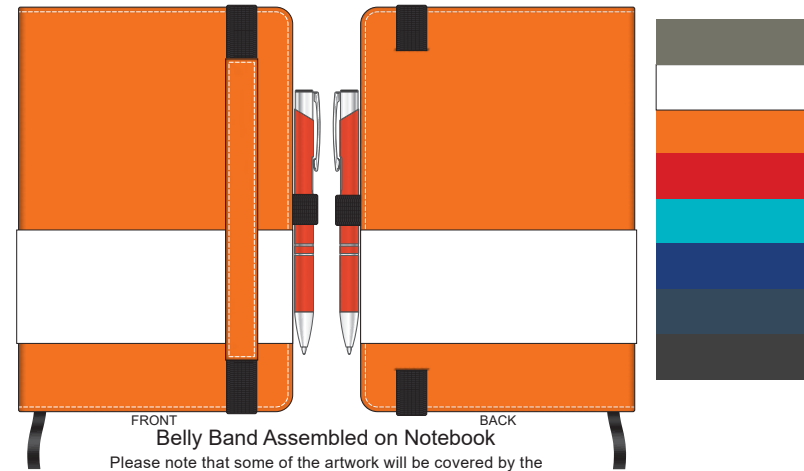

Please note that some of the artwork will be covered by the notebook closure strap when assembled.