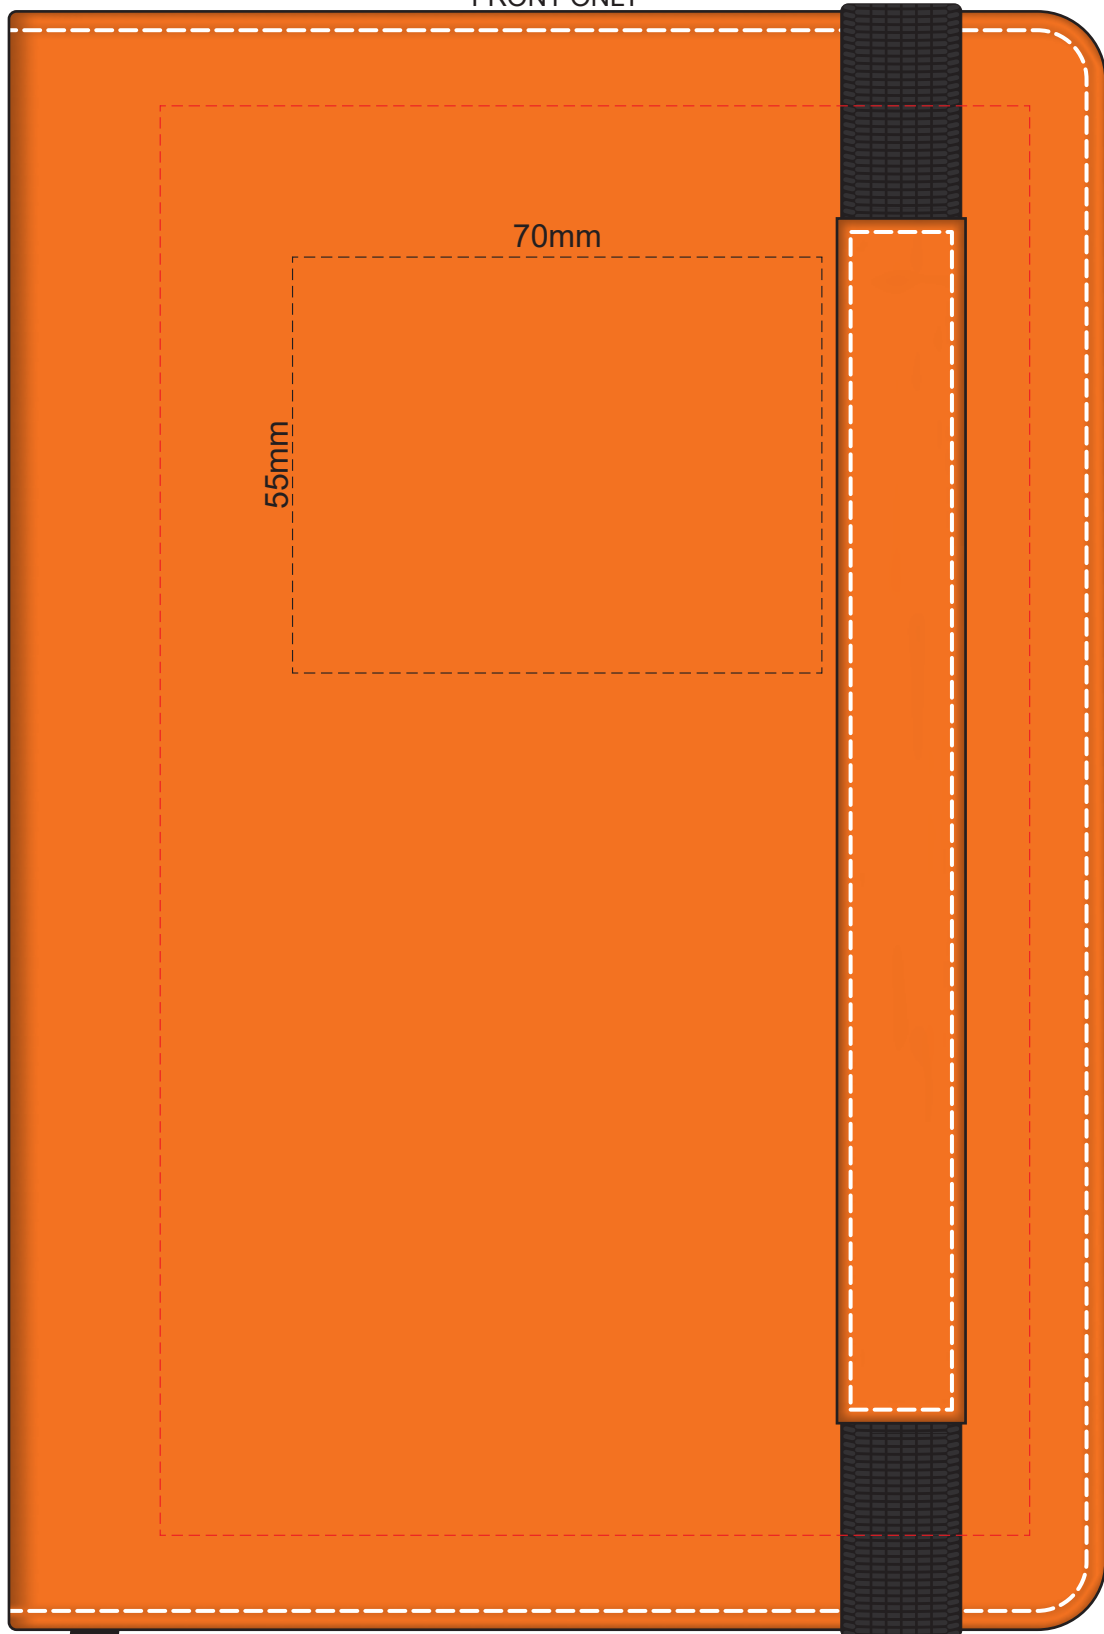

 Engraves to Oxidised White

100% of Actual Size
Pad Print

Branding area can be moved anywhere within the red line.

100% of Actual Size
Pad Print

65mm
35mm
6mm
65mm

Branding area can be moved anywhere within the red line.

100% of Actual Size
Screen Print
(One Colour Only)

100% of Actual Size
Direct Digital

100% of Actual Size
Thermo Debossing
Thermo Debossing XL

| Notebook | Thermo Deboss Finish |
|----------|----------------------|
| | |
| | |
| | |
| | |
| | |
| | |
| | |
| | |

Print area 110 x 90mm is moveable within the XL deboss area and can rotate to suit.

100% of Actual Size
Foil Printing Front Cover
FRONT ONLY

Please note: Print area 70mm x 55mm is **moveable within the red dotted area**, the print area cannot be rotated. The printing will inherit the texture of the substrate which may affect the legibility of small text or appearance of fine detail.

70mm

70mm

180mm

90mm

70% of Actual Size
Digital Print - Belly Band Template

Artwork will be printed directly onto the product via CMYK printing (no white), colours will not be vibrant due to white ink not being available for this process