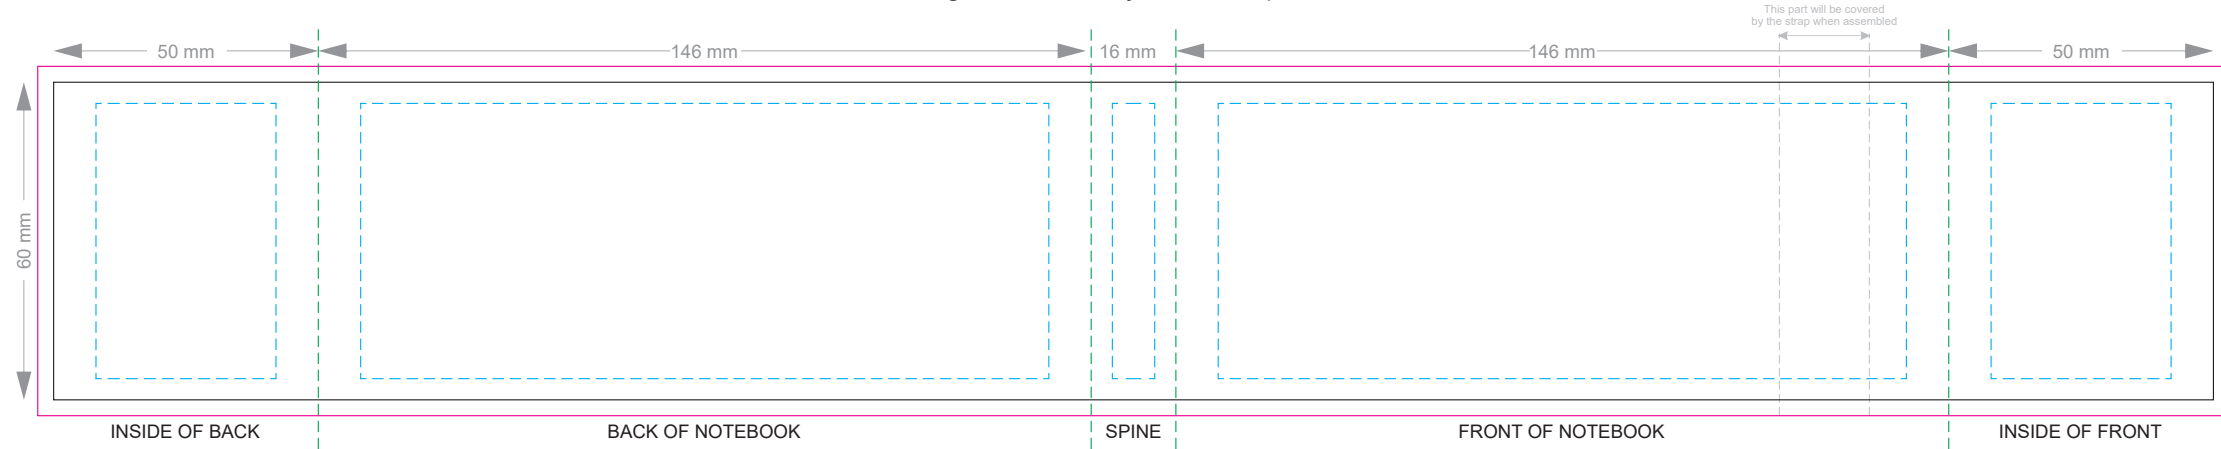

 Engraves to Oxidised White

100% of Actual Size
Pad Print

Branding area can be moved anywhere within the red line.

100% of Actual Size
Pad Print

65mm
35mm
6mm
65mm

Branding area can be moved anywhere within the red line.

Print area 110 x 90mm is moveable within the XL deboss area and can rotate to suit.

100% of Actual Size
Foil Printing Front Cover
FRONT ONLY

Please note: Print area 70mm x 55mm is **moveable within the red dotted area**, the print area cannot be rotated. The printing will inherit the texture of the substrate which may affect the legibility of small text or appearance of fine detail.

70mm

70mm

180mm

90mm

70% of Actual Size
Digital Print - Belly Band Template

Artwork will be printed directly onto the product via CMYK printing (no white), colours will not be vibrant due to white ink not being available for this process

- Green Line = Fold Lines when assembled on notebook
- Blue Line = The SIGNIFICANT PRINT AREA
(Keep all critical images & text within this box)
- Black Line = Maximum print area
- Pink Line = Bleed off to here