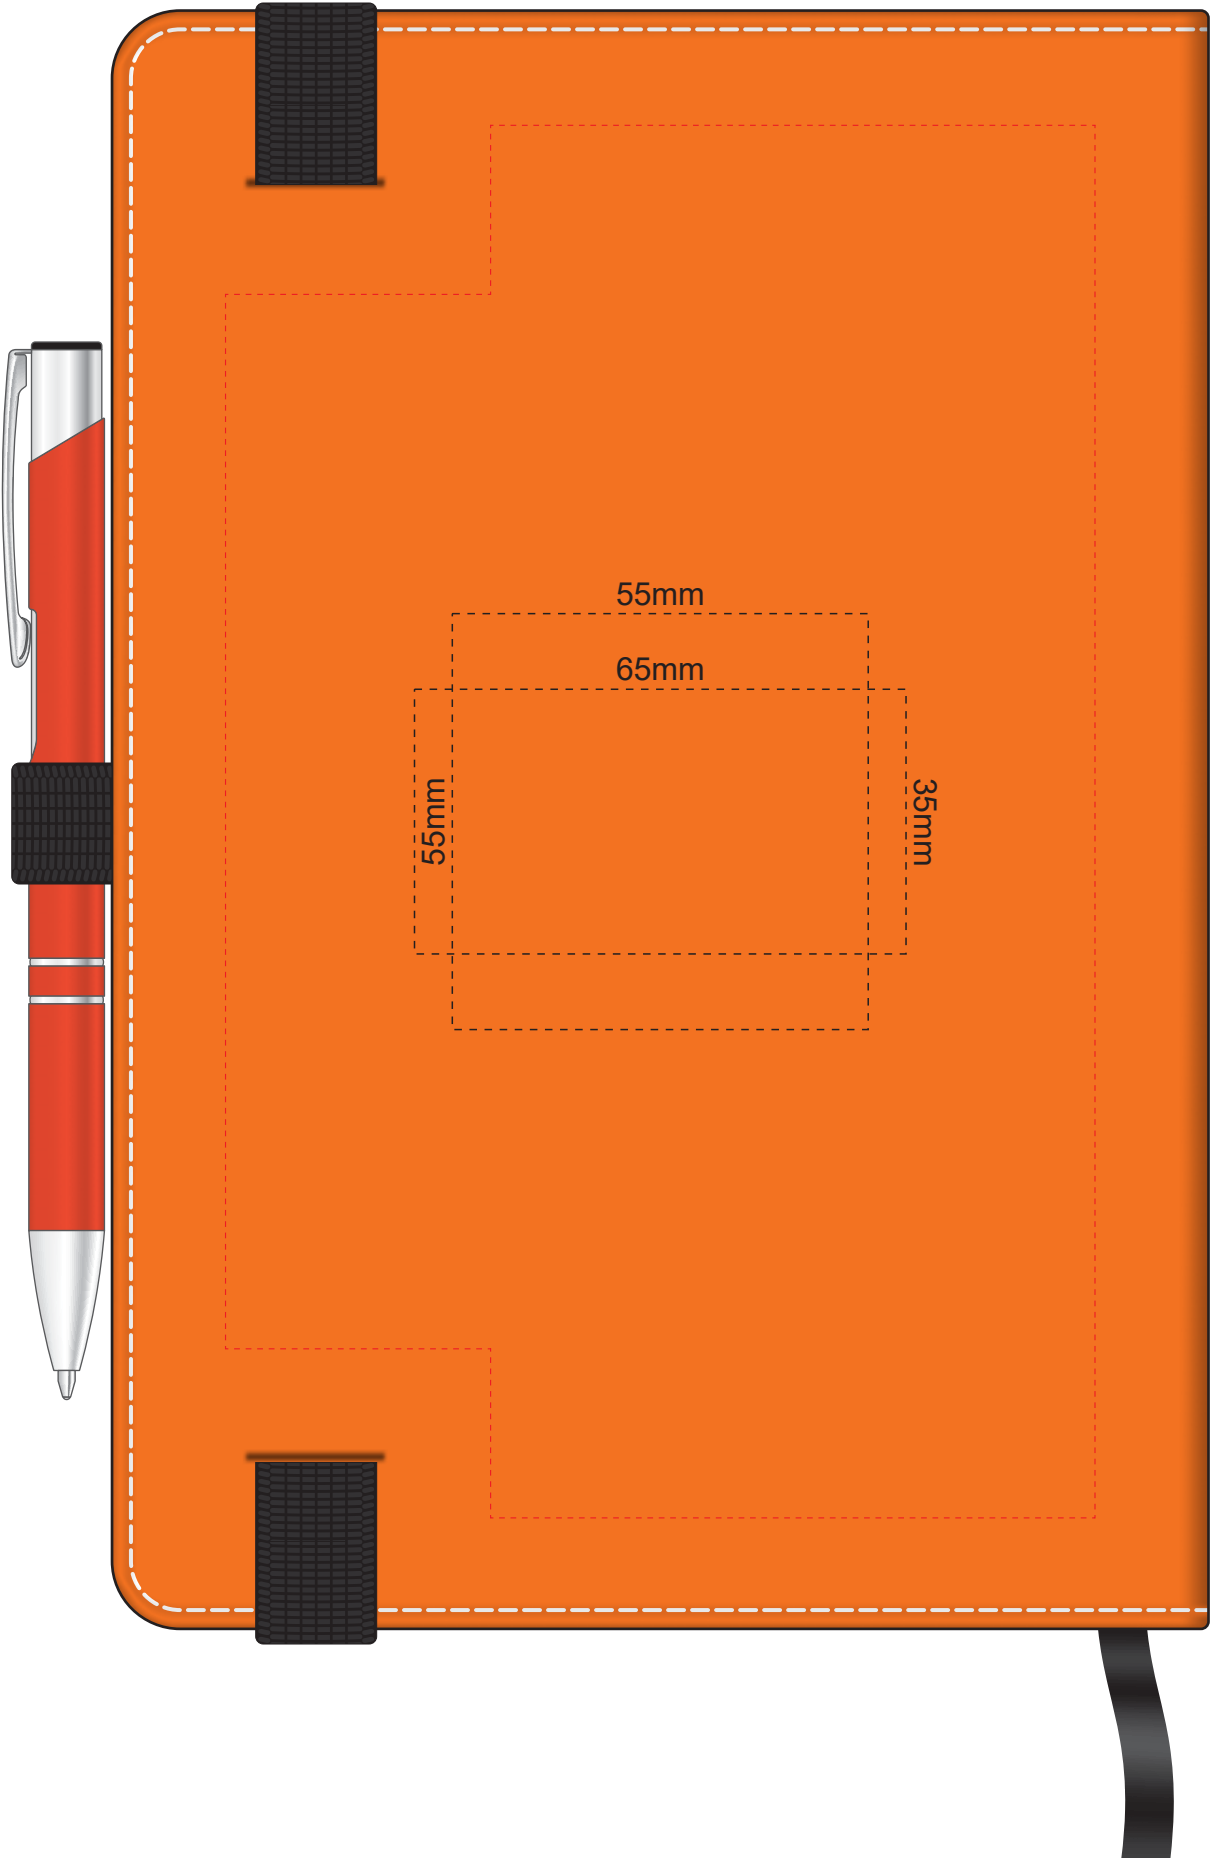

100% of Actual Size
Pad Print (back)