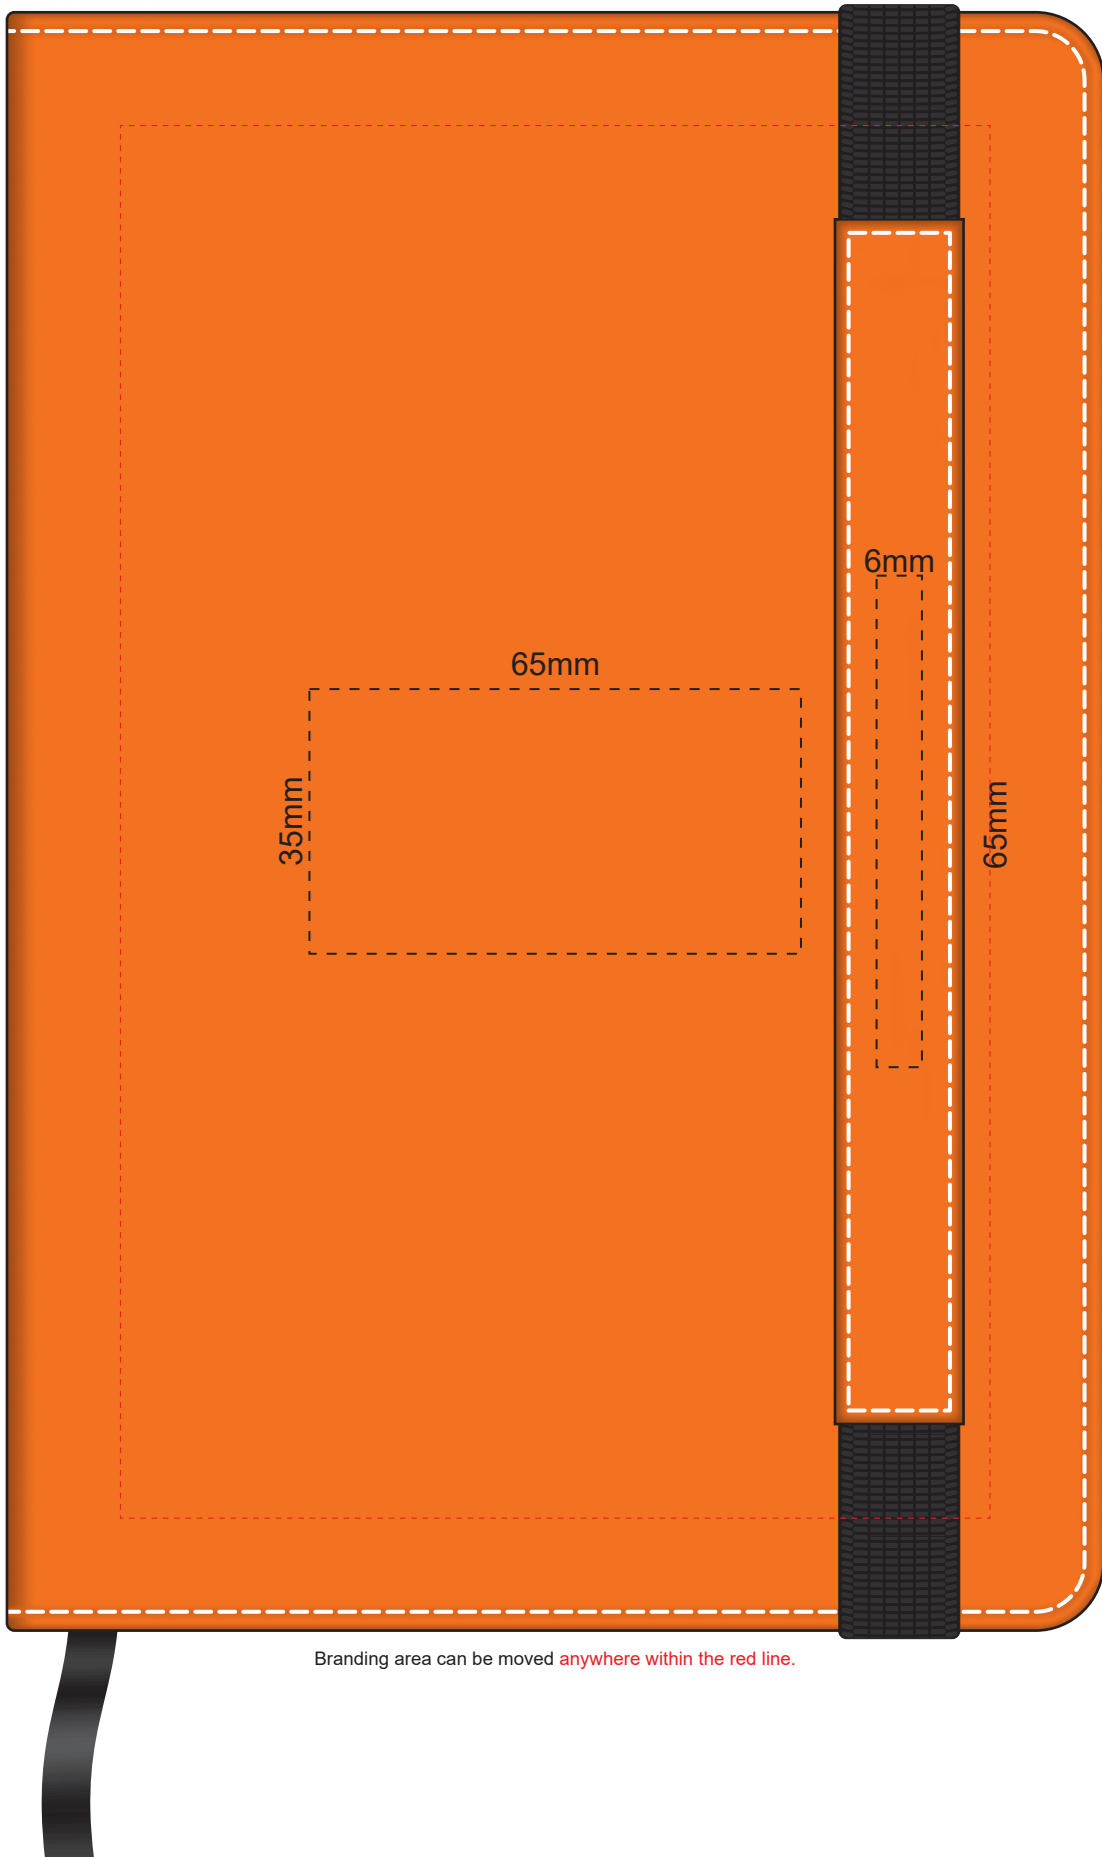

 Engraves to Oxidised White

100% of Actual Size
Pad Print

Branding area can be moved anywhere within the red line.

100% of Actual Size
Pad Print

65mm
35mm
6mm
65mm

Branding area can be moved anywhere within the red line.

Print area 110 x 90mm is moveable within the XL deboss area and can rotate to suit.

100% of Actual Size
Foil Printing Front Cover
FRONT ONLY

Please note: Print area 70mm x 55mm is **moveable within the red dotted area**, the print area cannot be rotated. The printing will inherit the texture of the substrate which may affect the legibility of small text or appearance of fine detail.

70mm

70mm

180mm

90mm

70% of Actual Size
Digital Print - Belly Band Template

Artwork will be printed directly onto the product via CMYK printing (no white), colours will not be vibrant due to white ink not being available for this process

- Green Line = Fold Lines when assembled on notebook
- Blue Line = The SIGNIFICANT PRINT AREA
(Keep all critical images & text within this box)
- Black Line = Maximum print area
- Pink Line = Bleed off to here