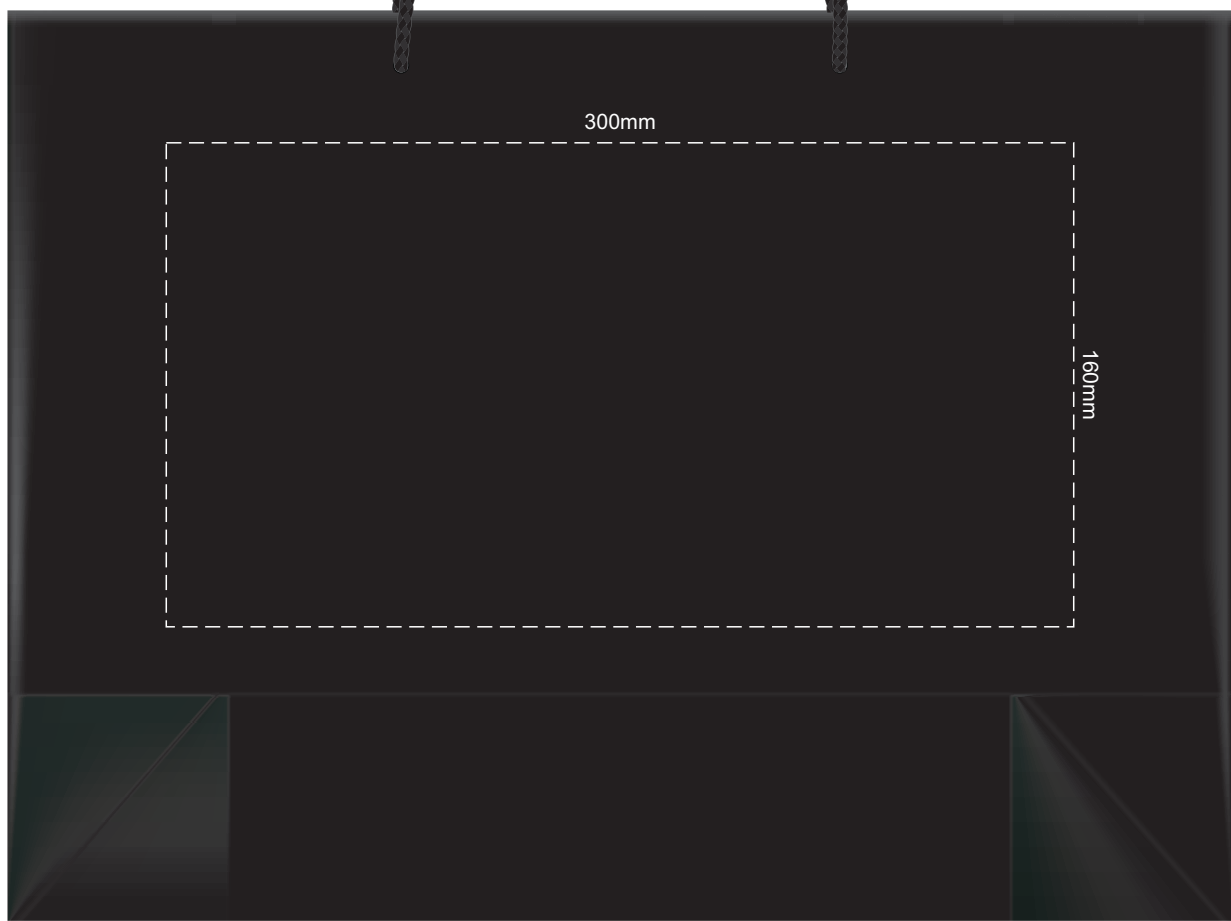

40% of Actual Size  
Screen Print (one colour)

300mm

160mm

40% of Actual Size  
Screen Print (one colour)

300mm

160mm