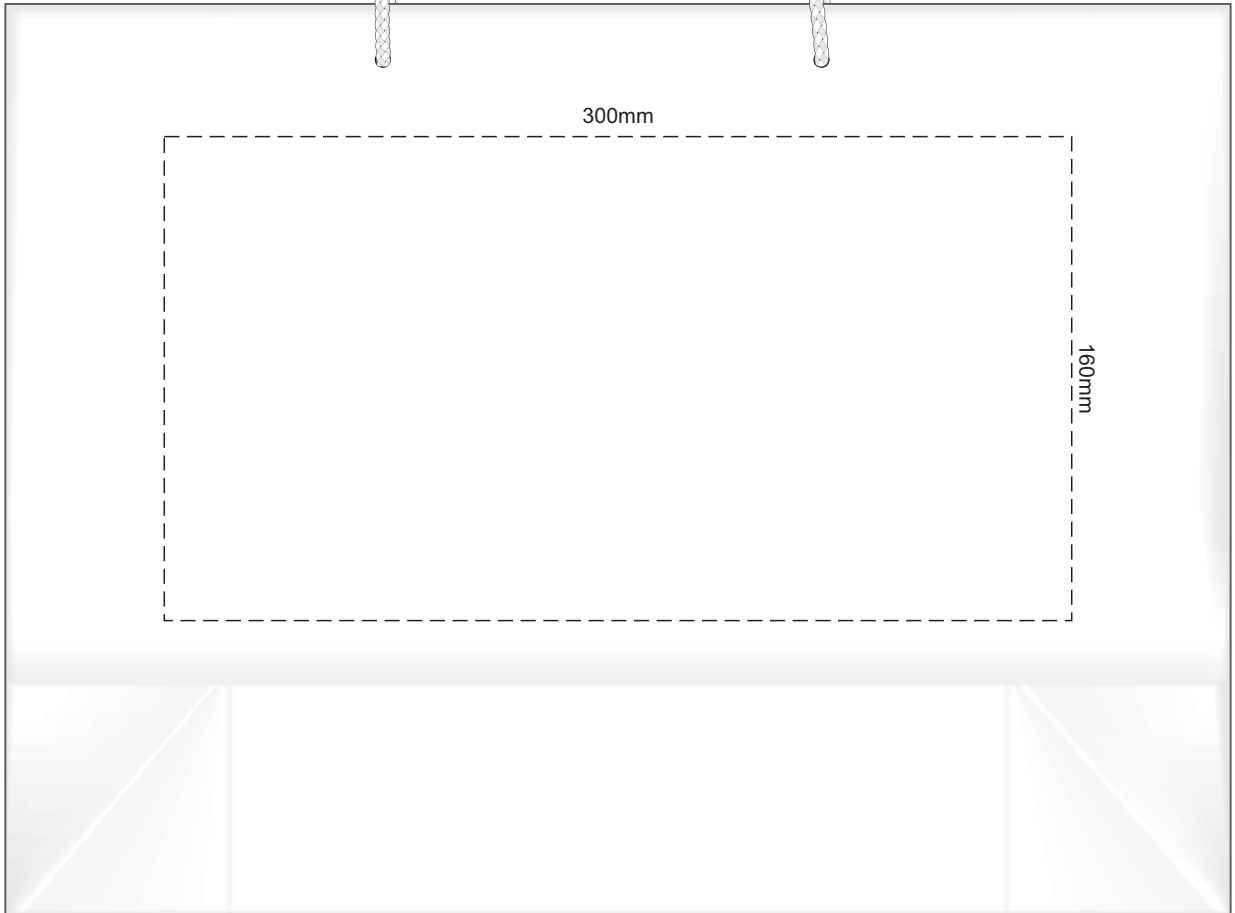

40% of Actual Size  
Screen Print (one colour)

300mm

160mm

40% of Actual Size  
Screen Print (one colour)

300mm

160mm