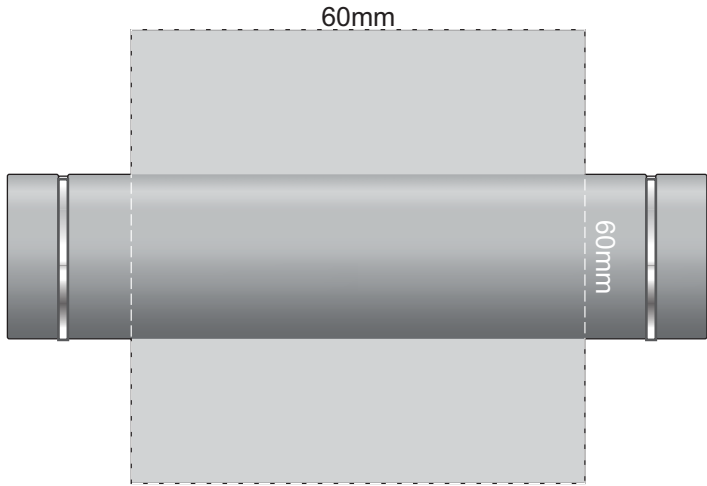

100% of Actual Size
Pad Print
Engraving

Engraves to an Oxidised White

100% of Actual Size
Screen Print (one colour)

100% of Actual Size
Pad Print