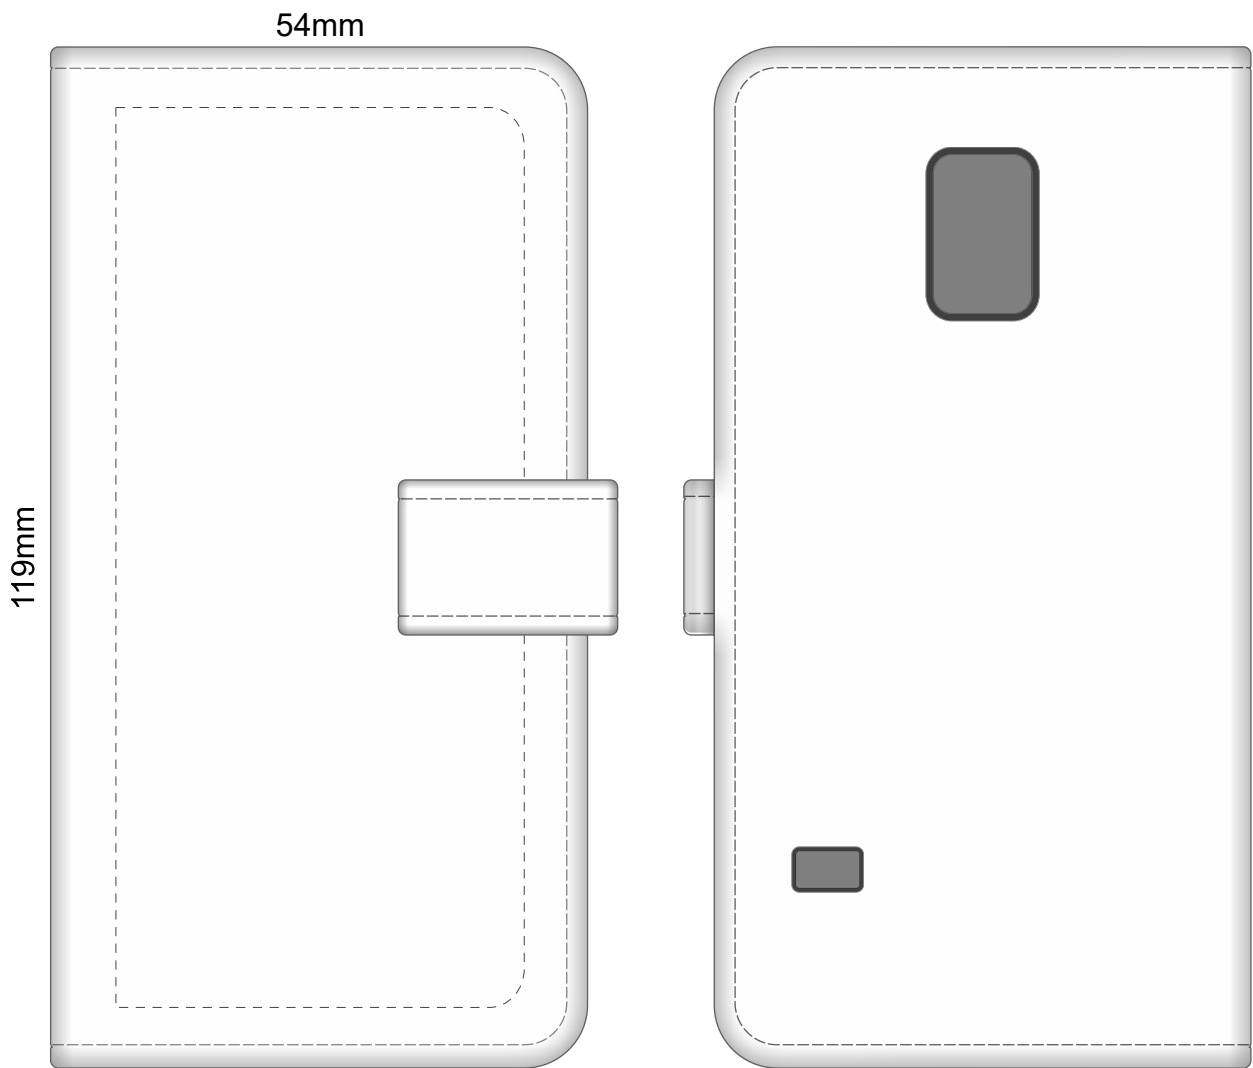

Actual Size: 100% when viewed on A4 paper

Galaxy S5

Actual Size: 100% when viewed on A4 paper

Galaxy S5 Mini

Actual Size: 100% when viewed on A4 paper

59mm

132mm

Galaxy S6

Actual Size: 100% when viewed on A4 paper

59mm

132mm

Galaxy S6 Edge

Actual Size: 100% when viewed on A4 paper

Galaxy S8

Actual Size: 100% when viewed on A4 paper

Galaxy S8 Plus

Actual Size: 100% when viewed on A4 paper

49mm

111mm

iPhone 5

Actual Size: 100% when viewed on A4 paper

iPhone 6

Actual Size: 100% when viewed on A4 paper

iPhone 6 Plus

Actual Size: 100% when viewed on A4 paper

67mm

145mm

iPhone 8 Plus

Actual Size: 100% when viewed on A4 paper

iPhone X