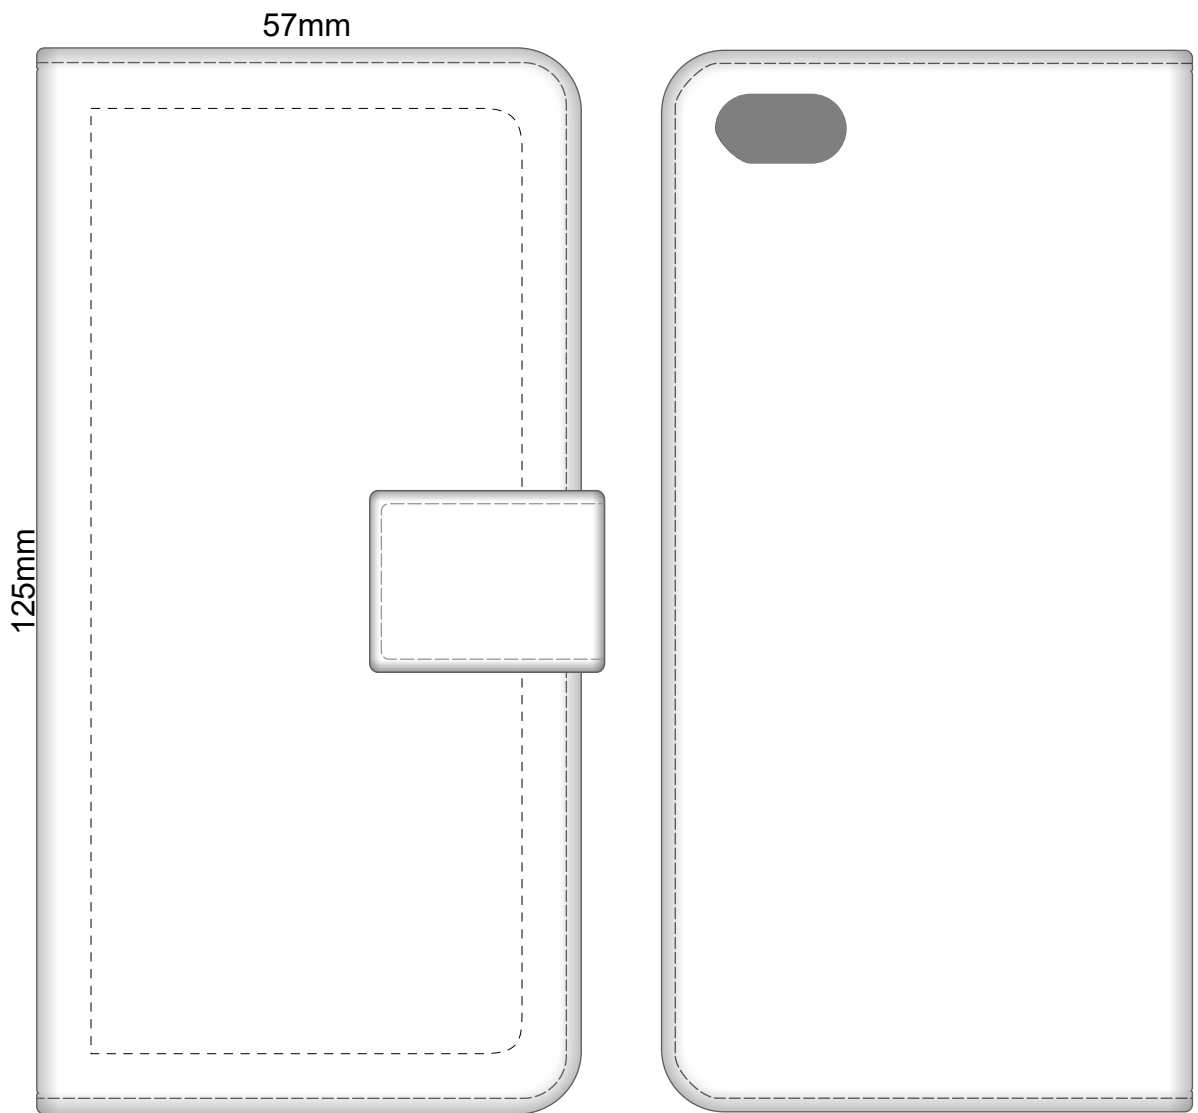

Actual Size: 100% when viewed on A4 paper

Galaxy S5

Actual Size: 100% when viewed on A4 paper

Galaxy S5 Mini

Actual Size: 100% when viewed on A4 paper

59mm

132mm

Galaxy S6

Actual Size: 100% when viewed on A4 paper

49mm

111mm

iPhone 5

Actual Size: 100% when viewed on A4 paper

iPhone 6

Actual Size: 100% when viewed on A4 paper

iPhone 6 Plus

Actual Size: 100% when viewed on A4 paper

iPhone 7

Actual Size: 100% when viewed on A4 paper

67mm

145mm

iPhone 7 Plus

Actual Size: 100% when viewed on A4 paper

iPhone 8

Actual Size: 100% when viewed on A4 paper

67mm

145mm

iPhone 8 Plus

Actual Size: 100% when viewed on A4 paper

iPhone X