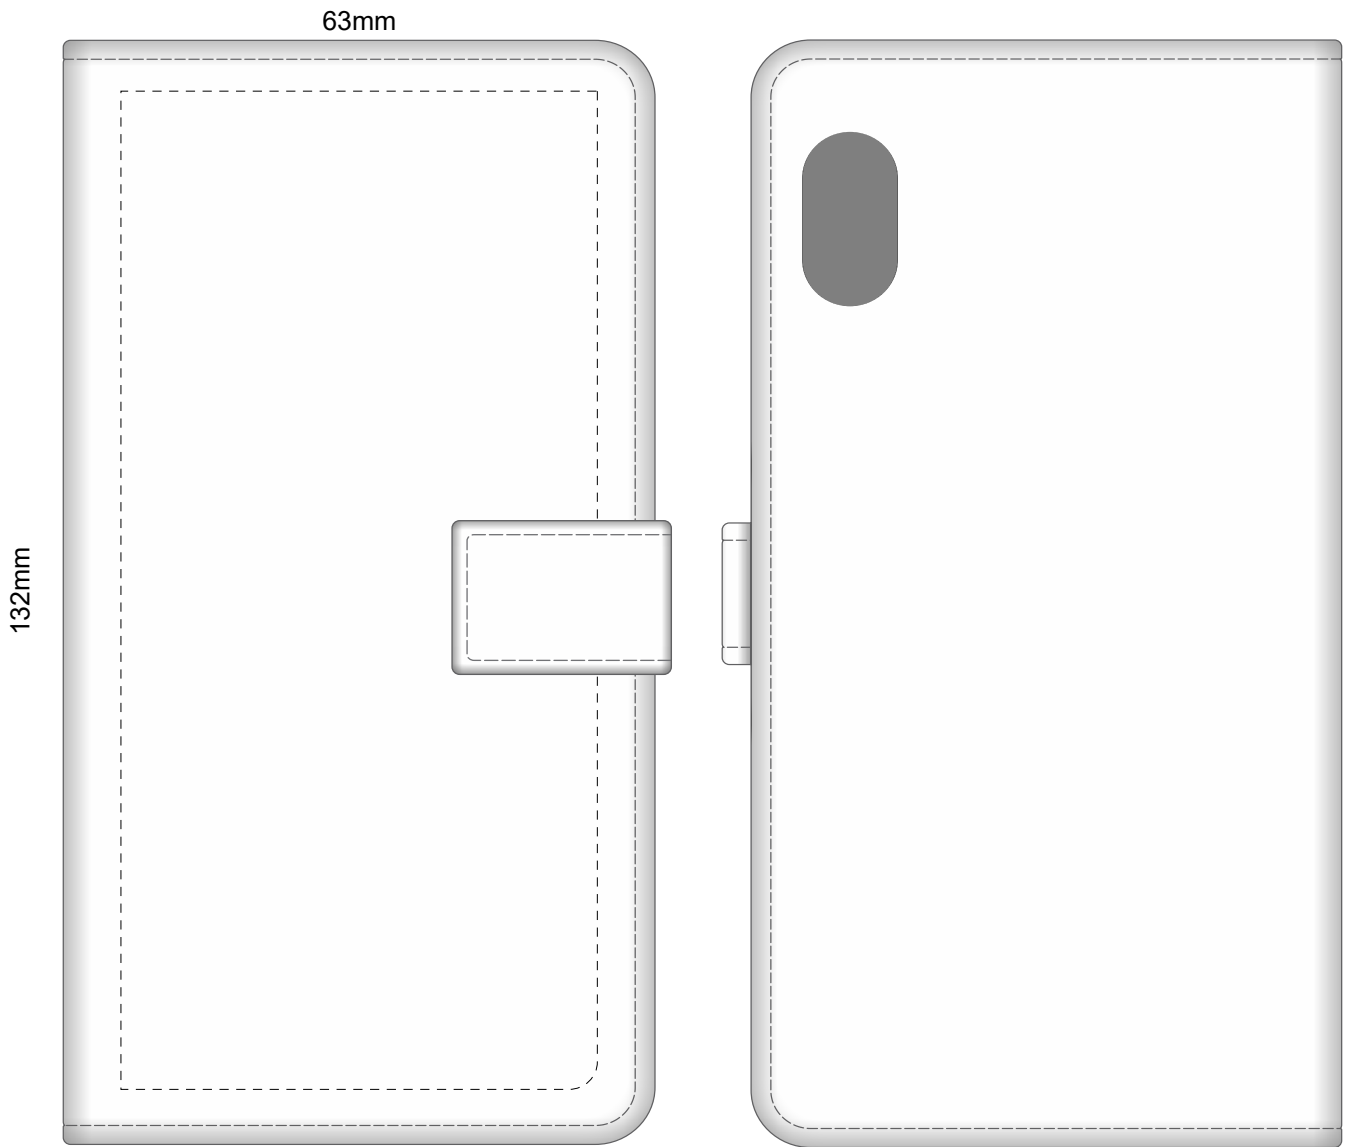

Actual Size: 100% when viewed on A4 paper

Galaxy S5

Actual Size: 100% when viewed on A4 paper

Galaxy S5 Mini

Actual Size: 100% when viewed on A4 paper

59mm

132mm

Galaxy S6

Actual Size: 100% when viewed on A4 paper

iPhone 7

Actual Size: 100% when viewed on A4 paper

67mm

145mm

iPhone 7 Plus

Actual Size: 100% when viewed on A4 paper

iPhone 8

Actual Size: 100% when viewed on A4 paper

67mm

145mm

iPhone 8 Plus

Actual Size: 100% when viewed on A4 paper

iPhone X