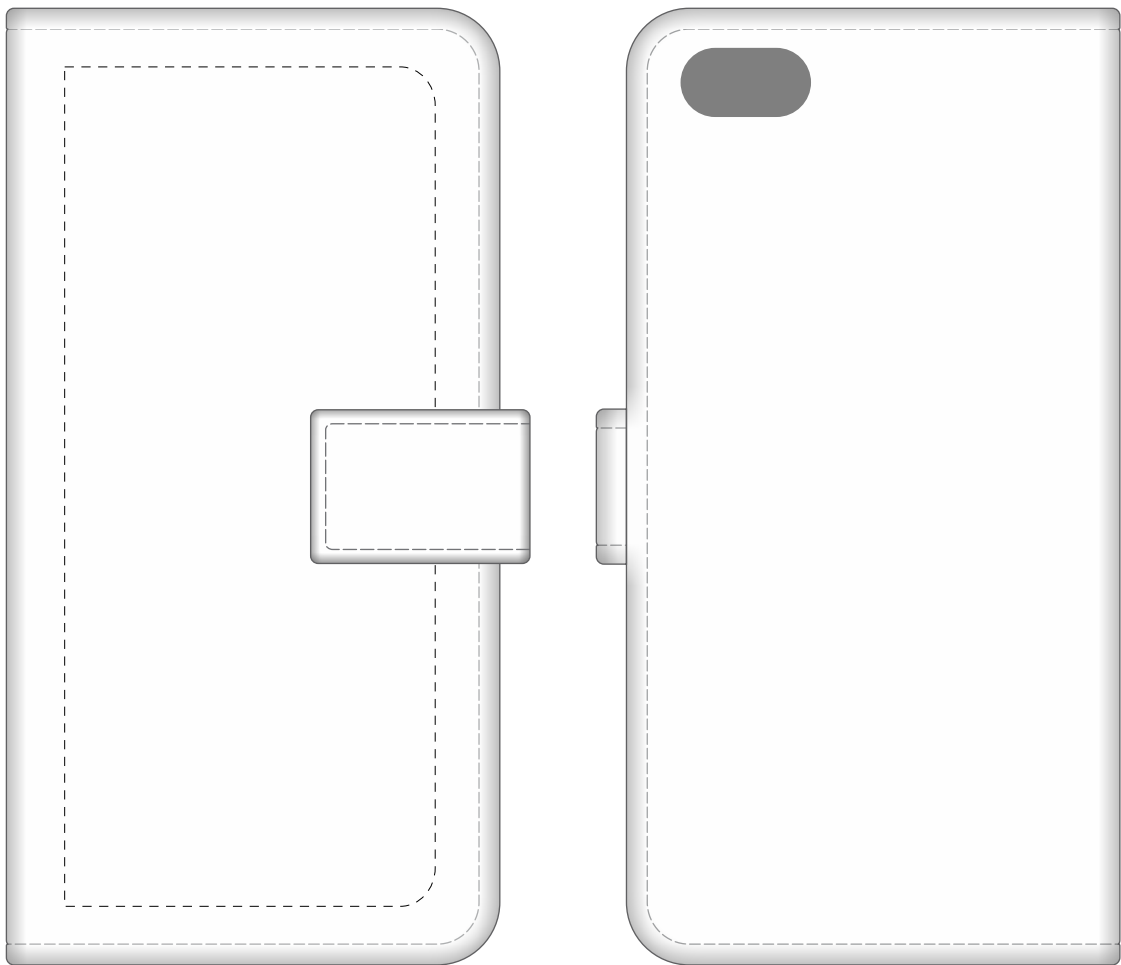

Actual Size: 100% when viewed on A4 paper

Galaxy S5

Actual Size: 100% when viewed on A4 paper

Galaxy S5 Mini

Actual Size: 100% when viewed on A4 paper

59mm

132mm

Galaxy S6

Actual Size: 100% when viewed on A4 paper

59mm

132mm

Galaxy S6 Edge

Actual Size: 100% when viewed on A4 paper

Galaxy S8

Actual Size: 100% when viewed on A4 paper

Galaxy S8 Plus

Actual Size: 100% when viewed on A4 paper

49mm

111mm

iPhone 5

Actual Size: 100% when viewed on A4 paper

iPhone 6

Actual Size: 100% when viewed on A4 paper

iPhone 6 Plus

Actual Size: 100% when viewed on A4 paper

67mm

145mm

iPhone 8 Plus

Actual Size: 100% when viewed on A4 paper

iPhone X