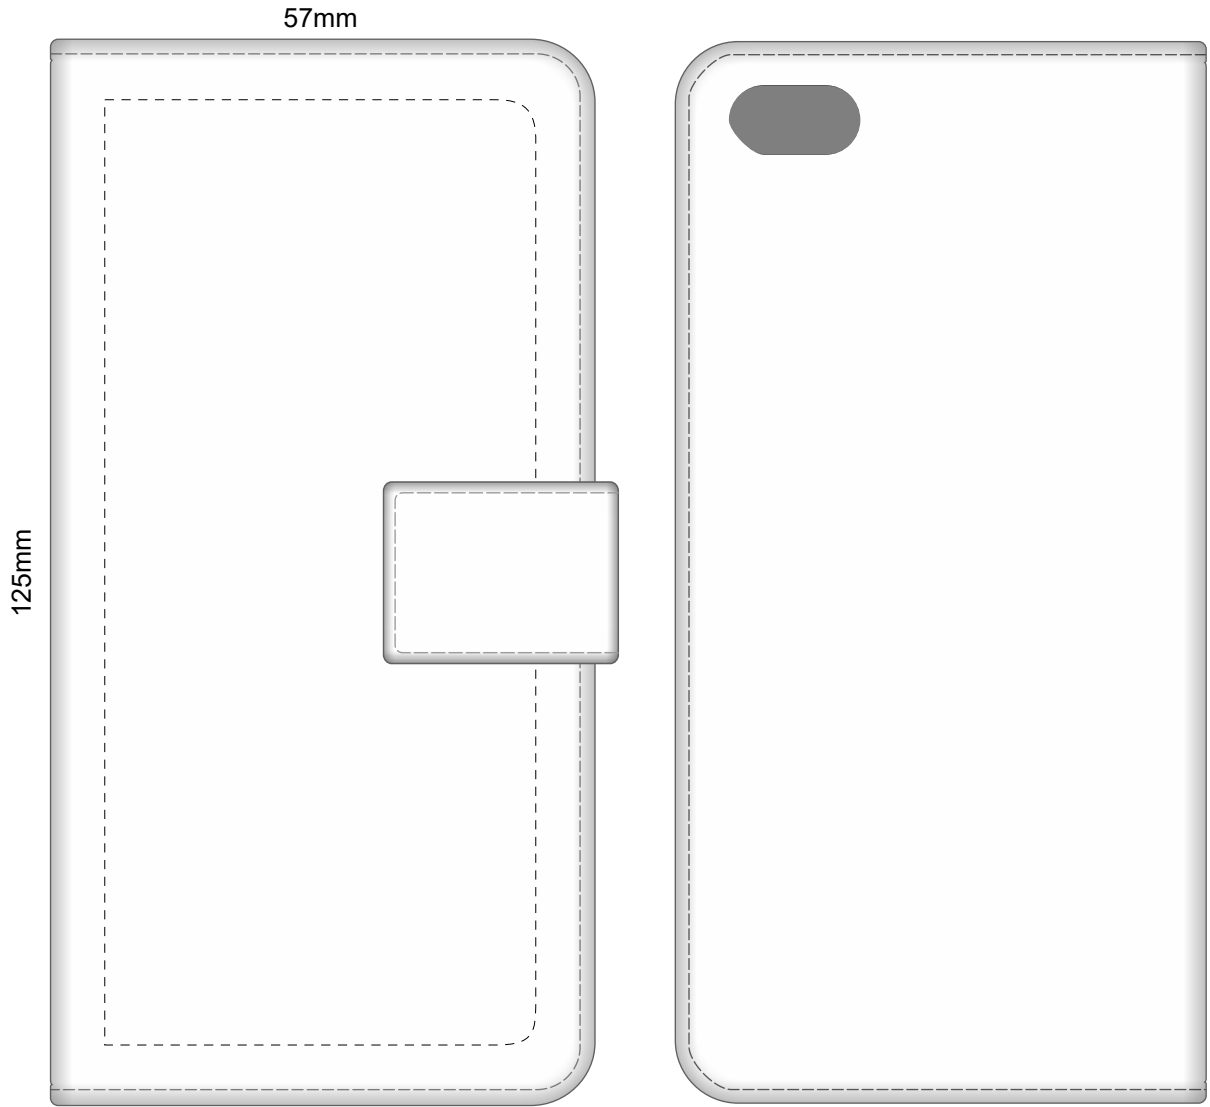

Actual Size: 100% when viewed on A4 paper

49mm

111mm

iPhone 5

Actual Size: 100% when viewed on A4 paper

iPhone 6

Actual Size: 100% when viewed on A4 paper

iPhone 6 Plus

Actual Size: 100% when viewed on A4 paper

iPhone 7

Actual Size: 100% when viewed on A4 paper

67mm

145mm

iPhone 7 Plus

Actual Size: 100% when viewed on A4 paper

iPhone 8

Actual Size: 100% when viewed on A4 paper

67mm

145mm

iPhone 8 Plus

Actual Size: 100% when viewed on A4 paper

iPhone X