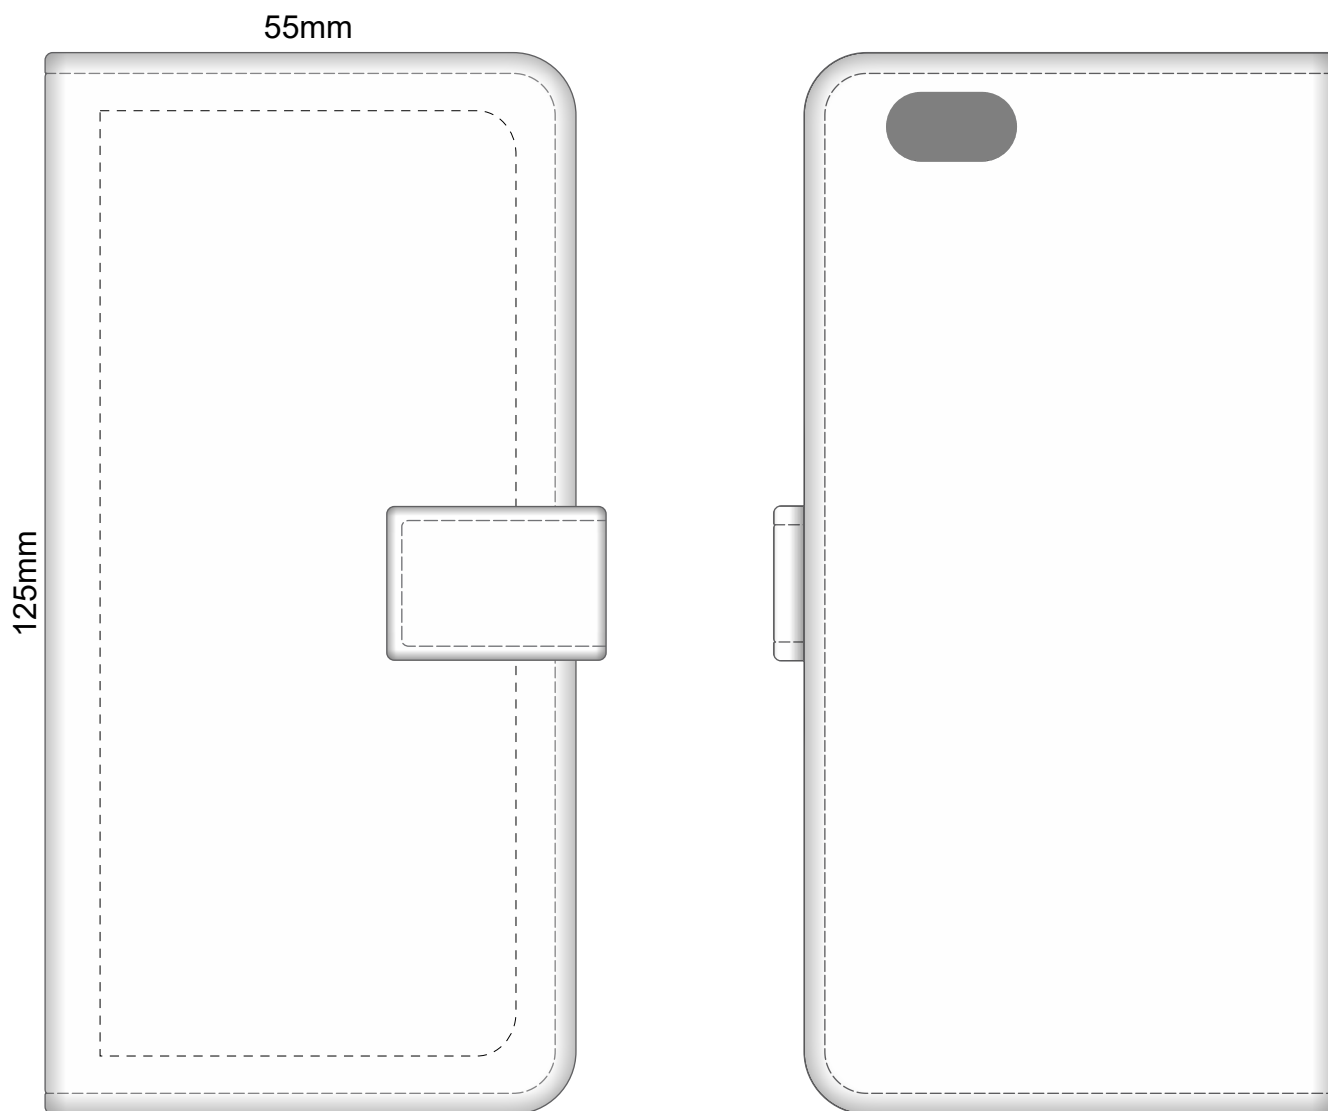

Actual Size: 100% when viewed on A4 paper

Galaxy S5

Actual Size: 100% when viewed on A4 paper

Galaxy S5 Mini

Actual Size: 100% when viewed on A4 paper

59mm

132mm

Galaxy S6

Actual Size: 100% when viewed on A4 paper

49mm

111mm

iPhone 5

Actual Size: 100% when viewed on A4 paper

iPhone 6

Actual Size: 100% when viewed on A4 paper

iPhone 6 Plus

Actual Size: 100% when viewed on A4 paper

iPhone 7

Actual Size: 100% when viewed on A4 paper

67mm

145mm

iPhone 7 Plus

Actual Size: 100% when viewed on A4 paper

iPhone 8

Actual Size: 100% when viewed on A4 paper

67mm

145mm

iPhone 8 Plus

Actual Size: 100% when viewed on A4 paper

iPhone X