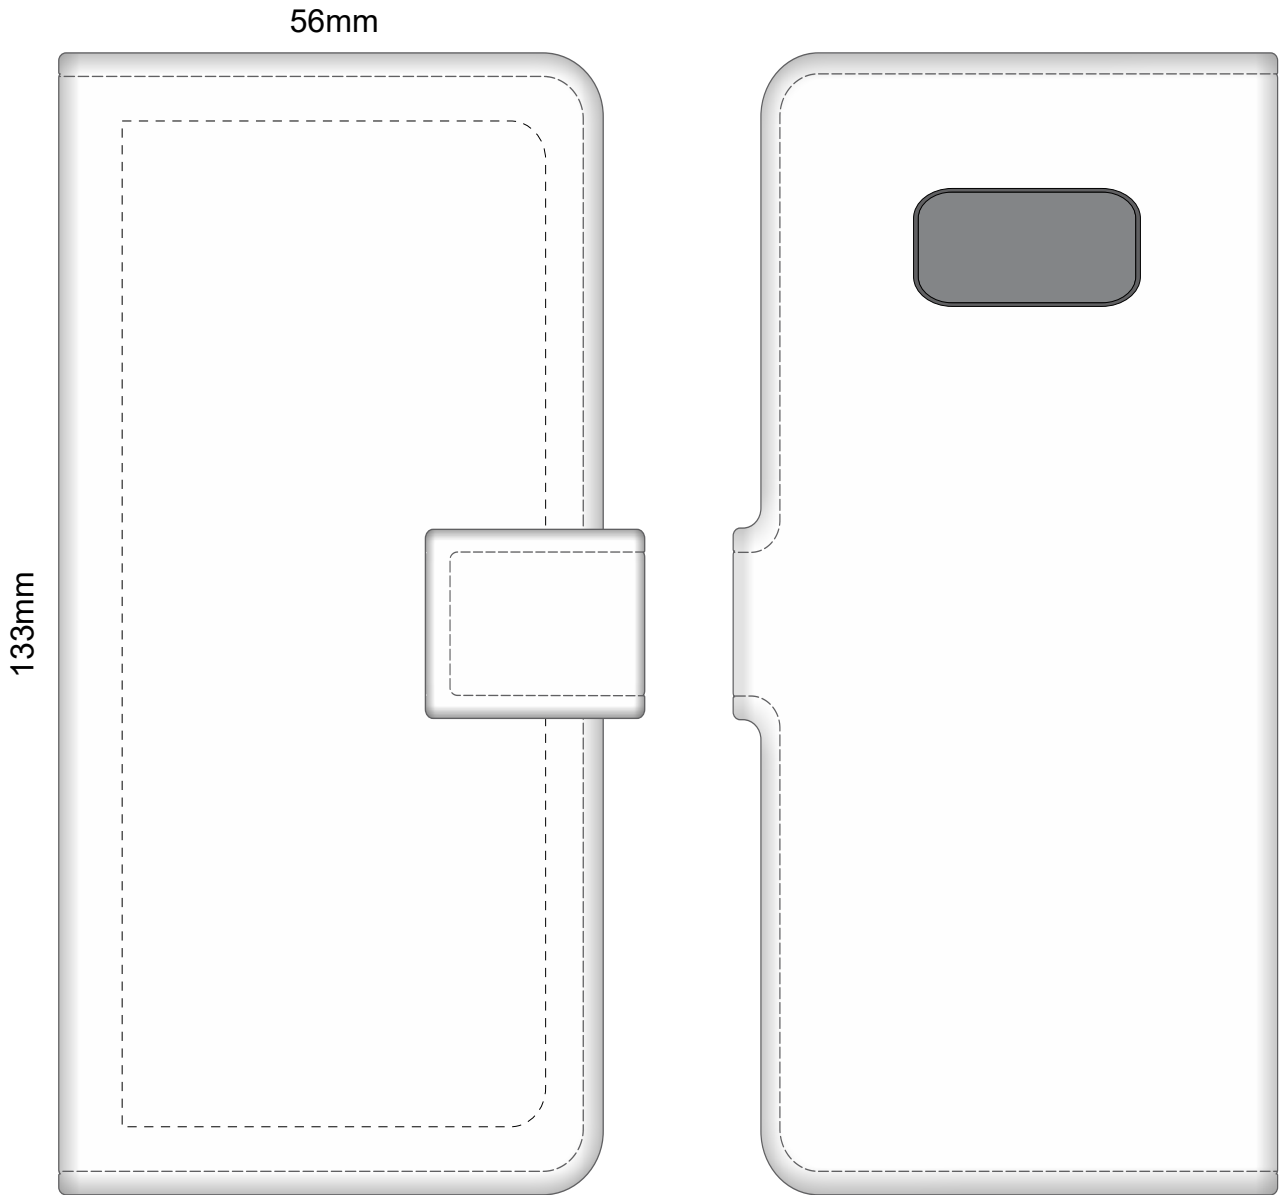

Actual Size: 100% when viewed on A4 paper

Galaxy S5

Actual Size: 100% when viewed on A4 paper

Galaxy S5 Mini

Actual Size: 100% when viewed on A4 paper

59mm

132mm

Galaxy S6

Actual Size: 100% when viewed on A4 paper

59mm

132mm

Galaxy S6 Edge

Actual Size: 100% when viewed on A4 paper

Galaxy S8

Actual Size: 100% when viewed on A4 paper

Galaxy S8 Plus

Actual Size: 100% when viewed on A4 paper

49mm

111mm

iPhone 5

Actual Size: 100% when viewed on A4 paper

iPhone 6

Actual Size: 100% when viewed on A4 paper

iPhone 6 Plus

Actual Size: 100% when viewed on A4 paper

67mm

145mm

iPhone 8 Plus

Actual Size: 100% when viewed on A4 paper

iPhone X