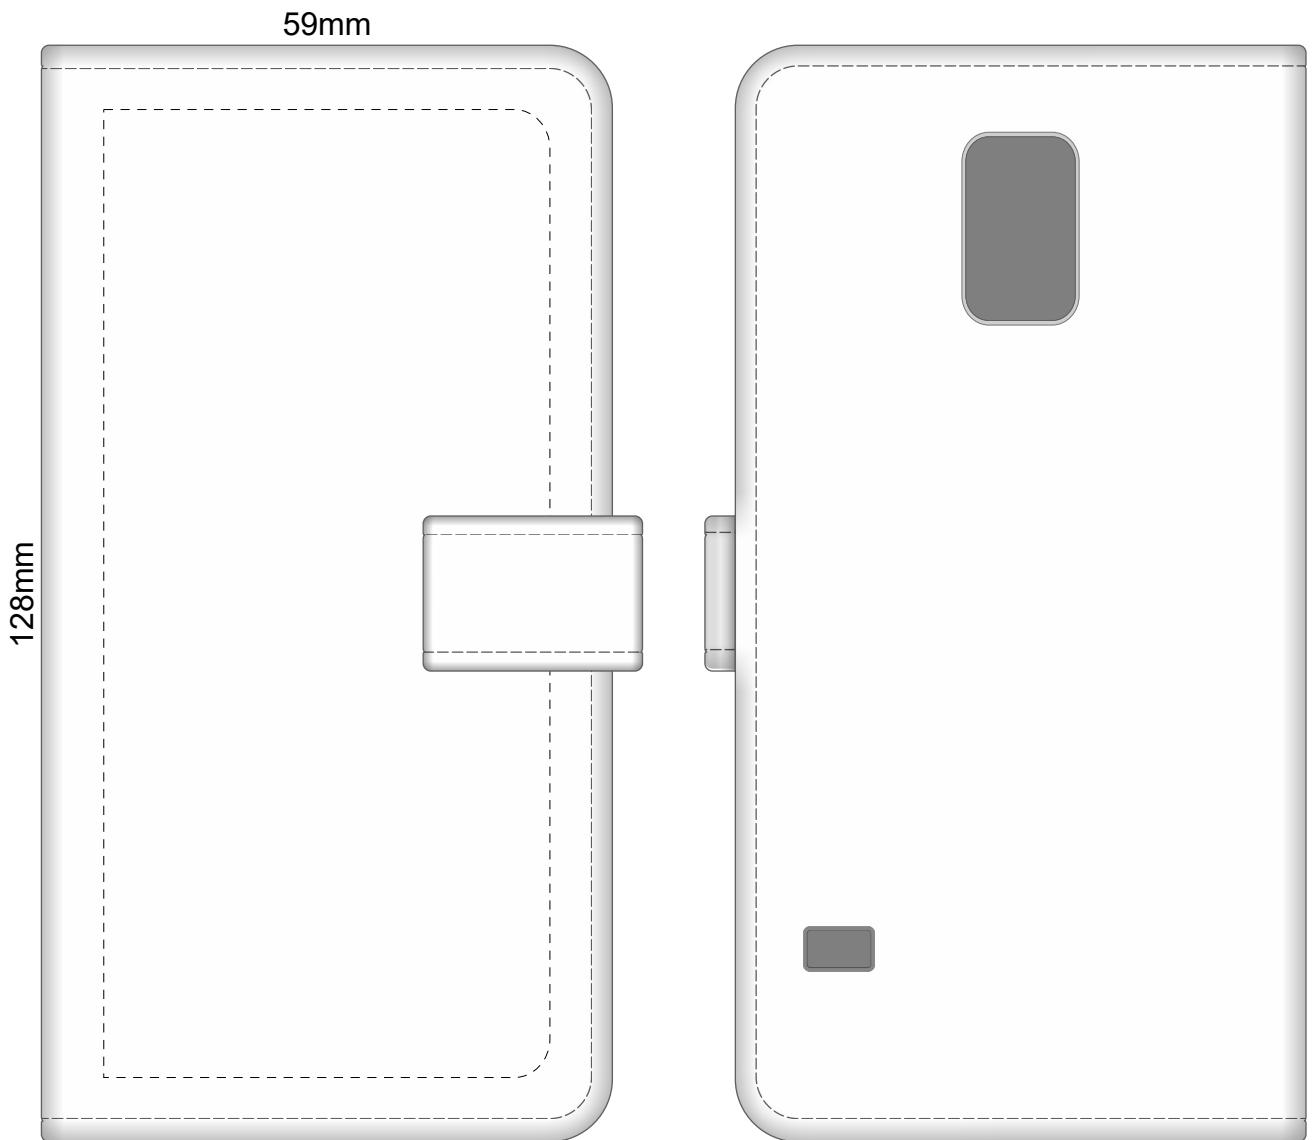

Actual Size: 100% when viewed on A4 paper

Galaxy S5

Actual Size: 100% when viewed on A4 paper

Galaxy S5 Mini

Actual Size: 100% when viewed on A4 paper

59mm

132mm

Galaxy S6

Actual Size: 100% when viewed on A4 paper

59mm

132mm

Galaxy S6 Edge

Actual Size: 100% when viewed on A4 paper

Galaxy S8

Actual Size: 100% when viewed on A4 paper

Galaxy S8 Plus

Actual Size: 100% when viewed on A4 paper

49mm

111mm

iPhone 5

Actual Size: 100% when viewed on A4 paper

iPhone 6

Actual Size: 100% when viewed on A4 paper

iPhone 6 Plus

Actual Size: 100% when viewed on A4 paper

67mm

145mm

iPhone 8 Plus

Actual Size: 100% when viewed on A4 paper

iPhone X