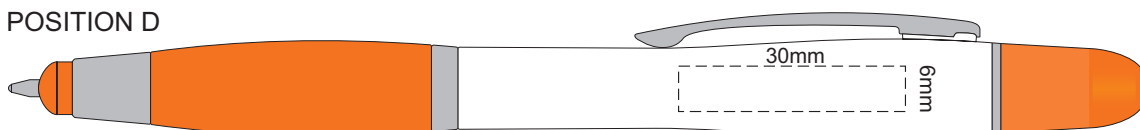

100% of Actual Size
Direct Digital

POSITION D