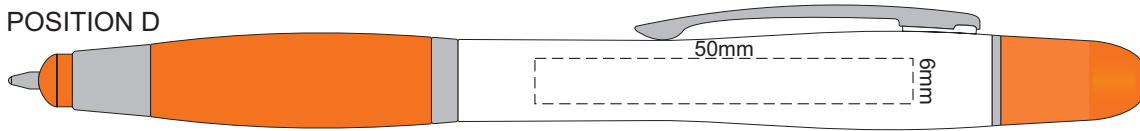

GRIP COLOURS	CAP COLOURS
Yellow	
Orange	
Red	
Green	
Dark Green	
Blue	
Dark Blue	
Black	
	Dark Grey

100% of Actual Size
Pad Print

POSITION D

POSITION E

100% of Actual Size
Pad Print

POSITION D

POSITION E

100% of Actual Size
Direct Digital

POSITION D

POSITION E

100% of Actual Size
Direct Digital

POSITION D

POSITION E