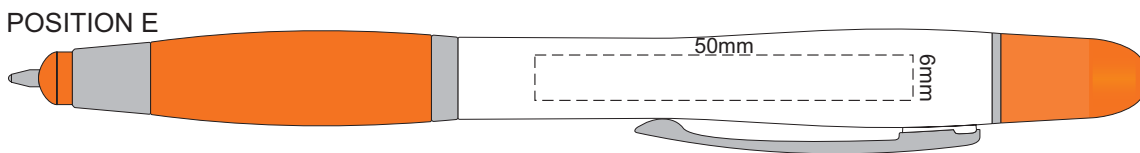

GRIP COLOURS	CAP COLOURS
Yellow	
Orange	
Red	
Green	
Dark Green	
Blue	
Dark Blue	
Black	
	Dark Grey

100% of Actual Size
Pad Print

POSITION D

POSITION E

100% of Actual Size
Pad Print

POSITION D

POSITION E

100% of Actual Size
Direct Digital

POSITION D

POSITION E

100% of Actual Size
Direct Digital

POSITION D

POSITION E