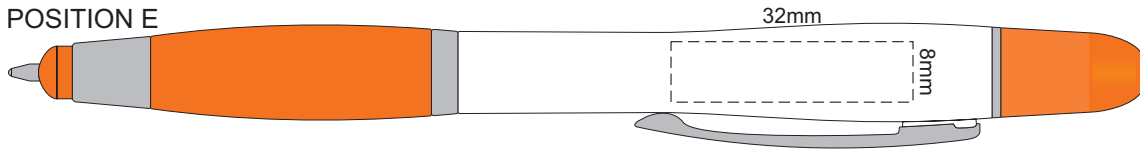

GRIP COLOURS	CAP COLOURS
Yellow	
Orange	
Red	
Green	
Dark Green	
Blue	
Dark Blue	
Black	
	Dark Grey

100% of Actual Size
Pad Print

POSITION D

POSITION E

100% of Actual Size
Pad Print

POSITION D

POSITION E

100% of Actual Size
Direct Digital

POSITION D

POSITION E

100% of Actual Size
Direct Digital

POSITION D

POSITION E