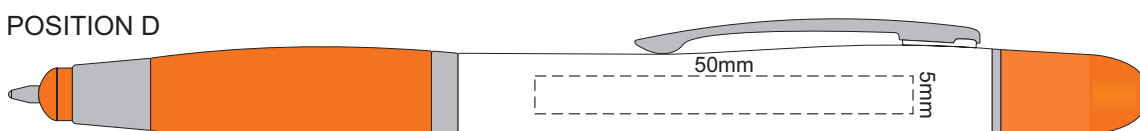

GRIP COLOURS	CAP COLOURS
Yellow	
Orange	
Red	
Green	
Dark Green	
Blue	
Dark Blue	
Black	
	Dark Grey

100% of Actual Size
Pad Print

POSITION D

POSITION E

100% of Actual Size
Pad Print

POSITION D

POSITION E

100% of Actual Size
Direct Digital

POSITION D

POSITION E

100% of Actual Size
Direct Digital

POSITION D

POSITION E