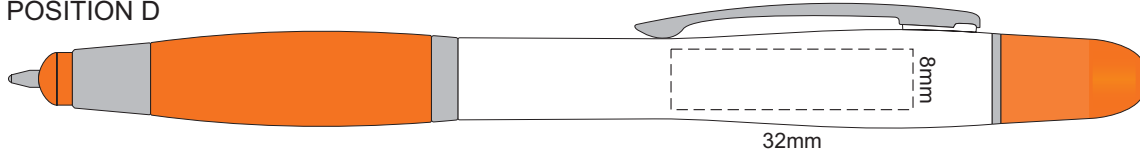

GRIP COLOURS	CAP COLOURS
Yellow	
Orange	
Red	
Green	
Dark Green	
Blue	
Dark Blue	
Black	
	Dark Grey

100% of Actual Size
Pad Print

POSITION D

POSITION E

100% of Actual Size
Pad Print

POSITION D

POSITION E

100% of Actual Size
Direct Digital

POSITION D

POSITION E

100% of Actual Size
Direct Digital

POSITION D

POSITION E