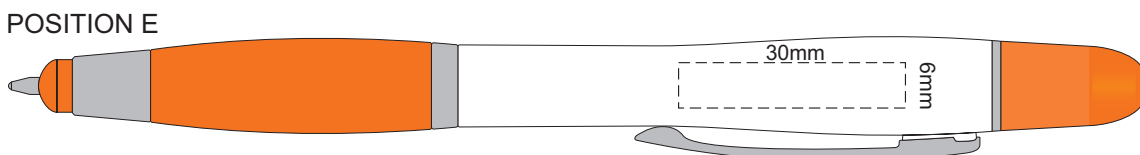

GRIP COLOURS	CAP COLOURS
Yellow	
Orange	
Red	
Green	
Dark Green	
Blue	
Dark Blue	
Black	
	Dark Grey

100% of Actual Size
Pad Print

POSITION D

POSITION E

100% of Actual Size
Pad Print

POSITION D

POSITION E

100% of Actual Size
Direct Digital

POSITION D

POSITION E

100% of Actual Size
Direct Digital

POSITION D

POSITION E