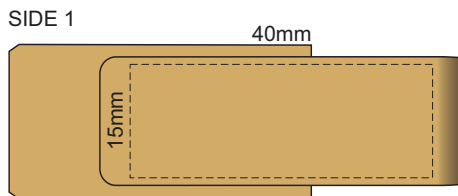

100% of Actual Size
Pad Print
Laser Engraving

This product is a natural material, please allow for variances in grain pattern and branding.

 Engraves to a natural etch

100% of Actual Size
Direct Digital

This product is a natural material, please allow for variances in grain pattern and branding.