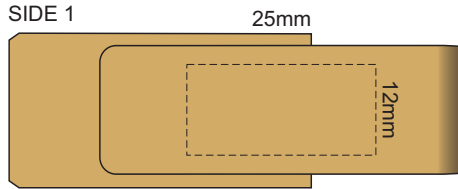

100% of Actual Size
Pad Print
Laser Engraving

This product is a natural material, please allow for variances in grain pattern and branding.

 Engraves to a natural etch

100% of Actual Size
Direct Digital

This product is a natural material, please allow for variances in grain pattern and branding.