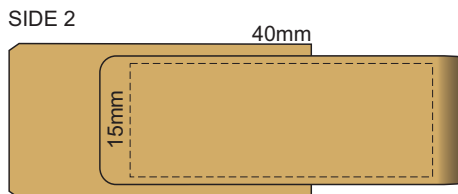

100% of Actual Size
Pad Print
Laser Engraving

This product is a natural material, please allow for variances in grain pattern and branding.

 Engraves to a natural etch

100% of Actual Size
Direct Digital

This product is a natural material, please allow for variances in grain pattern and branding.