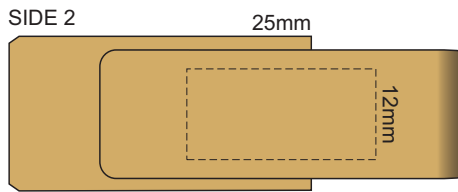

100% of Actual Size
Pad Print
Laser Engraving

This product is a natural material, please allow for variances in grain pattern and branding.

 Engraves to a natural etch

100% of Actual Size
Direct Digital

This product is a natural material, please allow for variances in grain pattern and branding.