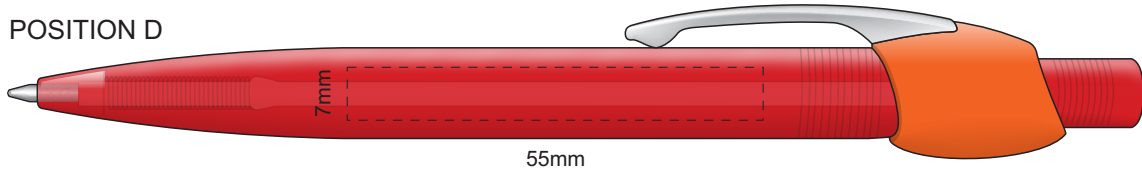

Barrel Top Part

100% of Actual Size
Screen Print (one colour)

100% of Actual Size
Pad Print

100% of Actual Size
Direct Digital