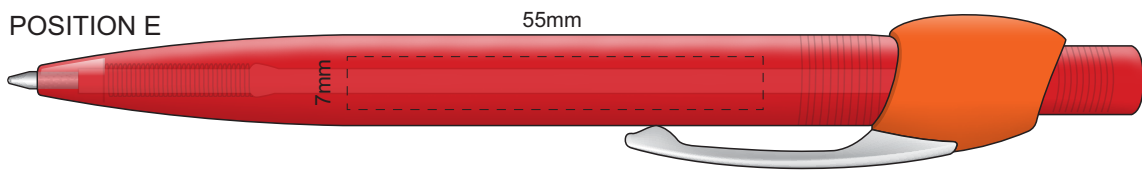

Barrel Top Part

100% of Actual Size
Screen Print (one colour)

100% of Actual Size
Pad Print

100% of Actual Size
Direct Digital