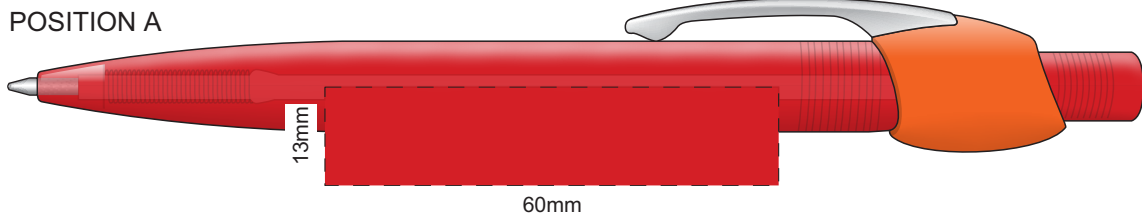

Barrel Top Part

100% of Actual Size
Screen Print (one colour)

100% of Actual Size
Pad Print

100% of Actual Size
Direct Digital