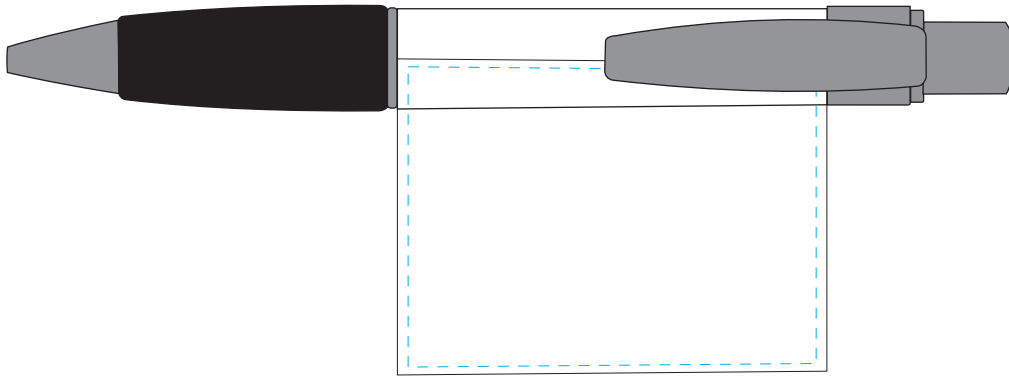

Actual Size: 100% when viewed on A4 paper

SIDE W

SIDE X

SIDE Y

SIDE Z

SIDE W

SIDE X

SIDE Y

SIDE Z

SIDE W

Blue Line = The SIGNIFICANT PRINT AREA  
(Keep all critical images & text within this box)

Black Line = Maximum print area

Pink Line = Bleed off to here

POSITION C

Pad Print

35mm

5mm