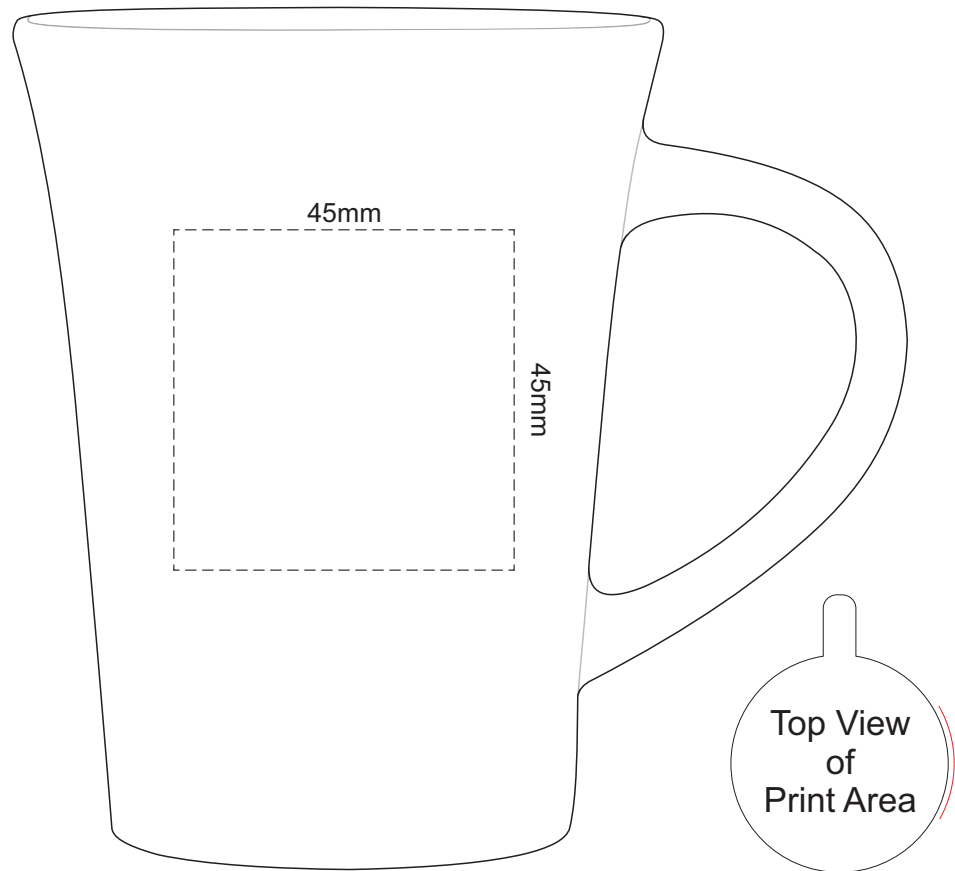

100% of Actual Size
Pad Print

QUALITY OF CERAMICS

Due to the inherent properties of ceramic ware produced by foreign manufacturers, there may be small imperfections or irregularities which should not be perceived as defective. Variations in materials, firing temperatures and colour pigments may result in variations in glaze and imprint colours. These variations must be considered acceptable.

100% of Actual Size
Digital Print

GIFT BOX
FRONT

Artwork will be printed directly onto the product via CMYK printing (no white), colours will not be vibrant due to white ink not being available for this process.