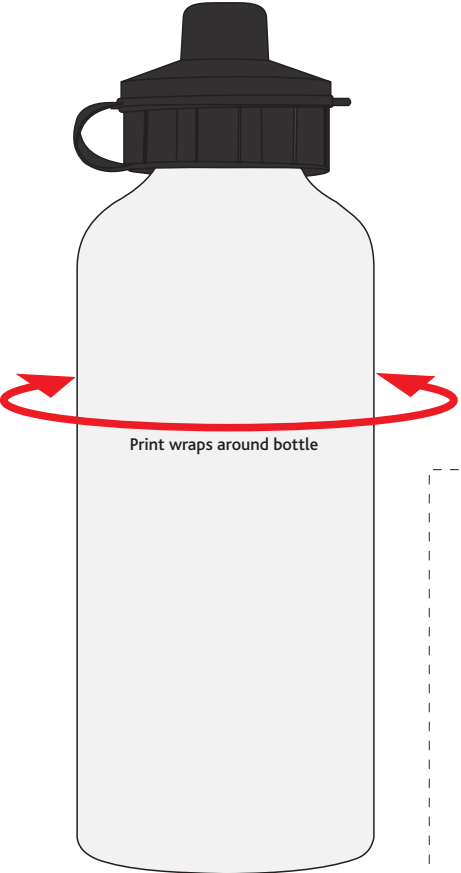

Actual Size: 100% when viewed on A4 paper

PLEASE NOTE
Art does not wrap entirely round the bottle.
There is a 2-3mm gap at back.
Full wrap print is not available.