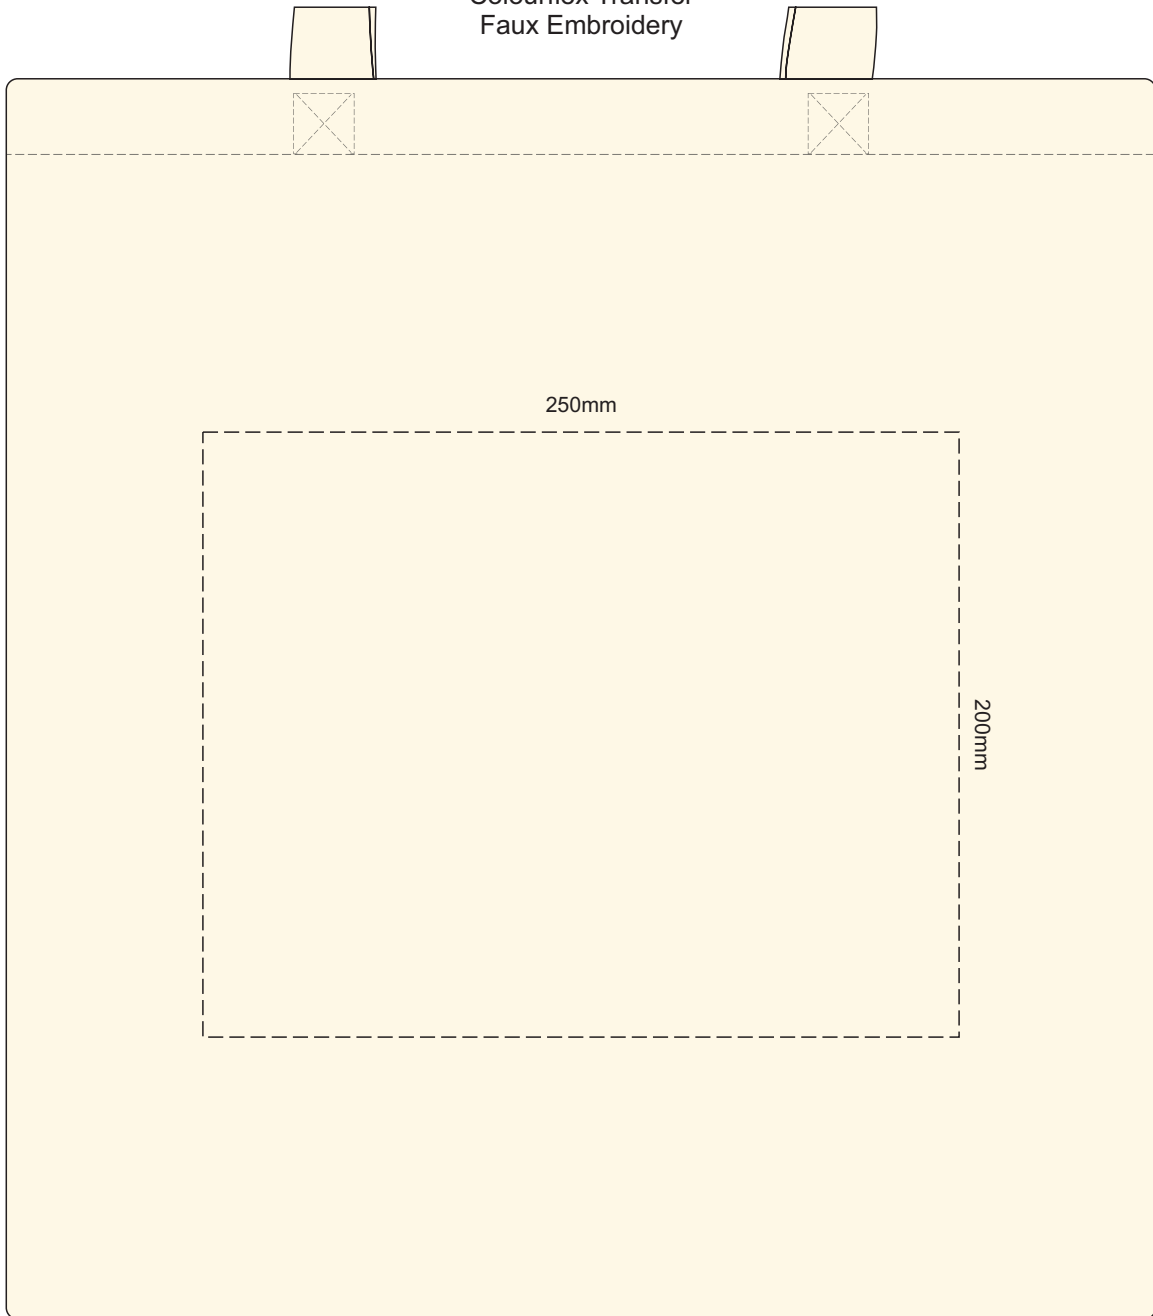

40% of Actual Size
Screen Print

40% of Actual Size
Colourflex Transfer
Faux Embroidery

Please note the orientation of these print areas may be rotated to best suit your needs.