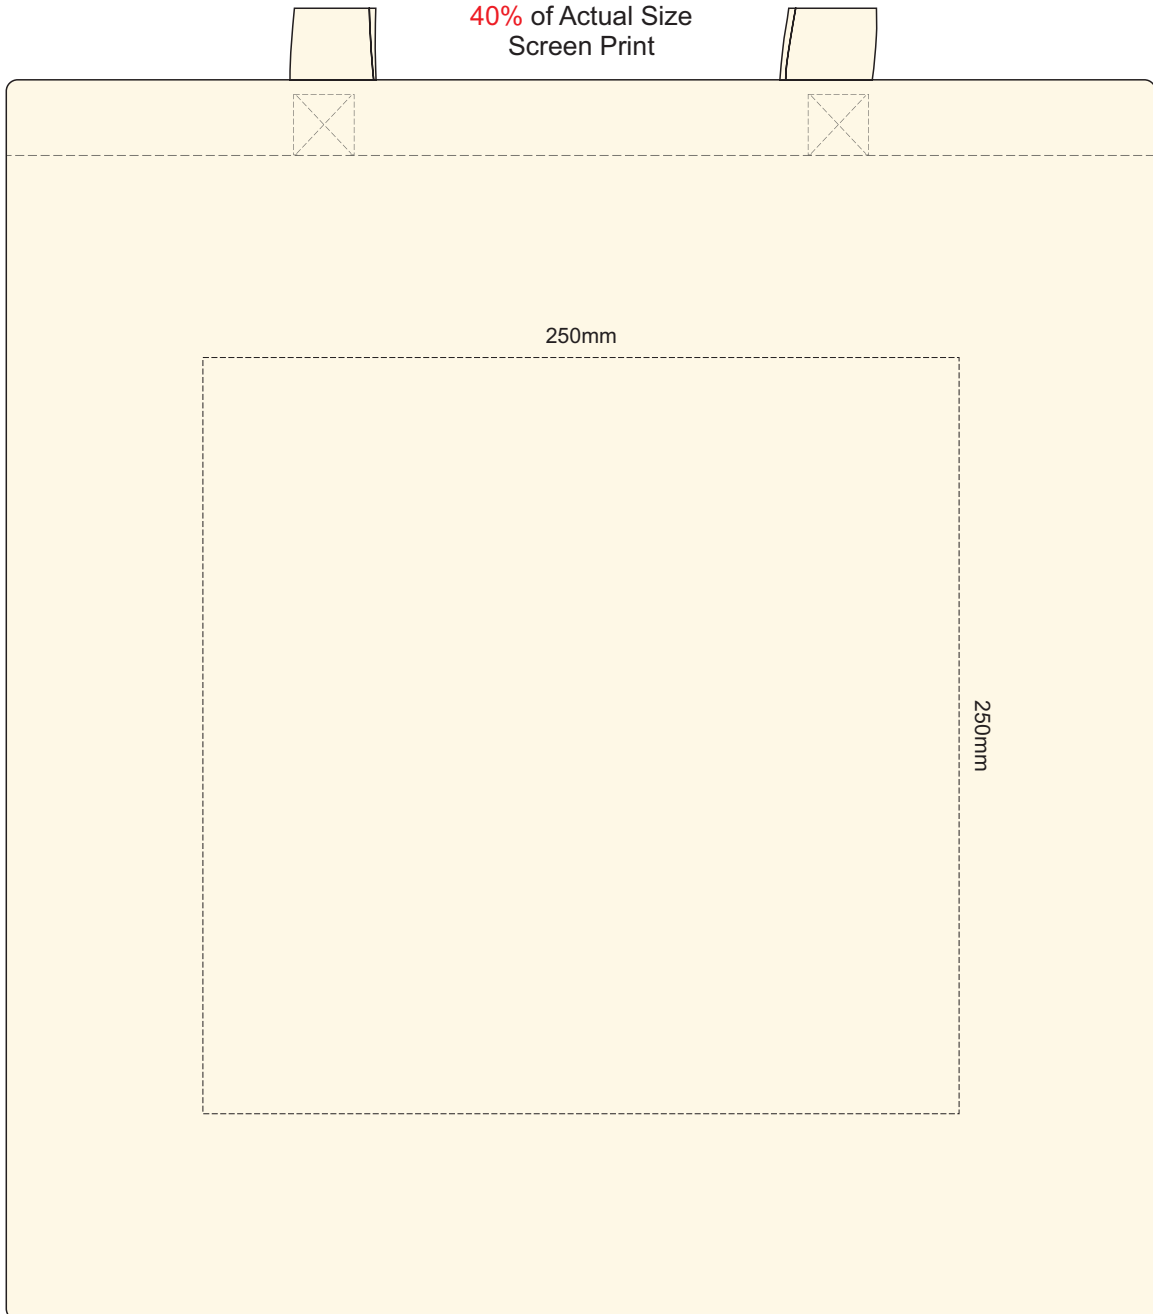

40% of Actual Size
Screen Print

40% of Actual Size
Colourflex Transfer
Faux Embroidery

Please note the orientation of these print areas may be rotated to best suit your needs.